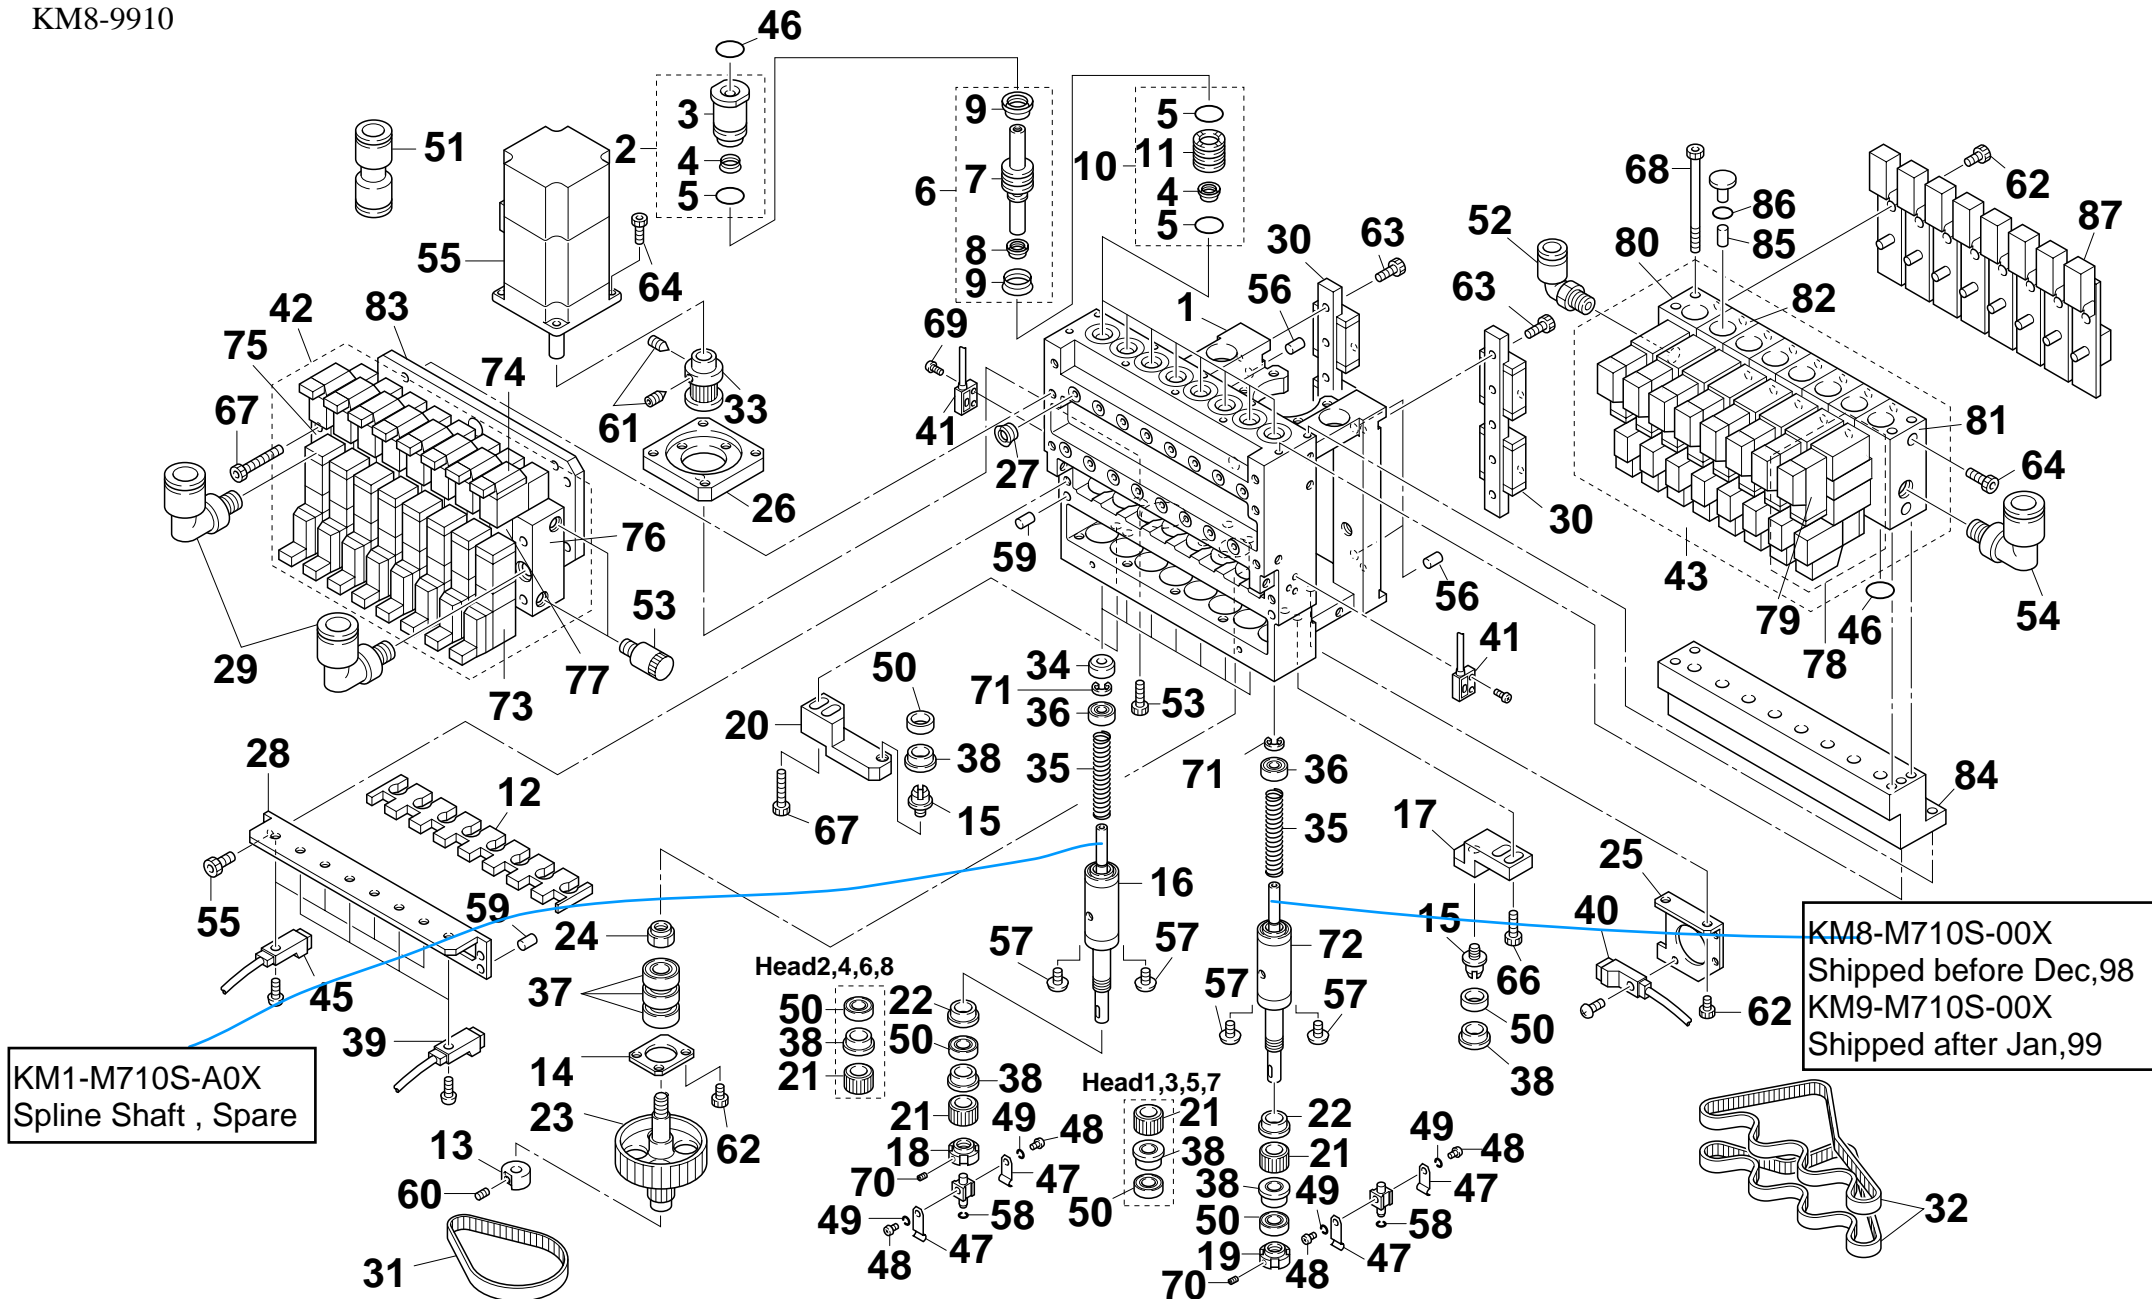

KM8-9910

No.	Part No.	Part Name	Q'ty	Remarks
1	KM8-M7101-20X	HOUSING,HEAD	1	
2	KM8-M7103-A0X	PLUG 1, ASSY	8	
3	KM8-M7103-00X	PLUG 1	1	
4	KM1-M7140-00X	PACKING	1	
5	K65-M257M-00X	O-RING	1	
6	KM1-M7104-A0X	PISTON, ASSY	8	
7	KM1-M7104-00X	PISTON	1	
8	KM1-M7107-00X	PACKING	1	
9	KM1-M7141-00X	PACKING	2	
10	KM1-M7105-A0X	PLUG 2, ASSY	8	
11	KM1-M7105-00X	PLUG 2	1	
12	KM1-M7112-01X	STOPPER	1	
13	KM9-M7113-00X	RING DOG	1	
14	KJ2-M7114-00X	PLATE, BRG	1	
15	KJ2-M7115-00X	SHAFT 1, TENSION	2	
16	KM9-M7107-00X	SHAFT, HEAD ASSY	7	
17	KM1-M7117-01X	ADJUST BLOCK	1	
18	KM1-M7108-00X	NUT	7	
19	KM7-M7108-00X	NUT	1	
20	KM1-M7119-01X	TENSION BLOCK	1	
21	KM1-M7109-00X	PULLEY	8	
22	KJ2-M7110-00X	COLLAR 2, HEAD	8	
23	KM1-M7111-01X	PULLEY, POST	1	
24	KM1-M7123-00X	U-NUT:M6	1	
25	KJ2-M7124-02X	PLATE R, SENSOR	1	
26	KM1-M7125-00X	FLANGE, MOTOR	1	
27	KG2-M7181-00X	PACKIN MYA 4	16	
28	KM1-M7131-01X	BRACKET, Z SENSOR	1	
29	$$LH6-01	ELBOW	2	
30	KJ2-M7136-00X	GUID, Z AXIS	2	
31	KJ2-M7137-00X	BELT, R MOTOR	1	
32	KM1-M7138-00X	BELT, HEAD	2	
33	KM1-M7139-00X	PULLEY, MOTOR	1	
34	KU1-M7152-00X	WASHER 1, THRUST	8	
35	KM1-M7154-00X	SPG. RETURN	8	
36	KM1-M7155-00X	BRG.	8	604ZZ
37	KJ2-M7156-00X	BRG.	3	697ZZ
38	KJ2-M7157-00X	BRG.	10	MF128ZZS

No.	Part No.	Part Name	Q'ty	Remarks
39	KM9-M7158-00X	SENSOR,HEAD 1	4	GXL8HUB
40	KM9-M7159-00X	SENSOR,R AXIS	1	GXL8HUB
41	KM8-M7160-00X	SENSOR,HEAD	1	
42	KM8-M7162-01X	SOLENOID VALVE	1	
43	KM8-M7163-01X	EJECTOR, RESIN	1	
44	KM1-M4592-11X	VAC SENSOR BOARD ASSY	8	
45	KM9-M7165-00X	SENSOR,HEAD 2	4	GXL8HUIB
46	KM1-M7186-00X	O-RING	32	
47	KG7-M7137-A0X	LEAF SPRING	16	
48	KG7-M7169-00X	SCREW	16	M2 × 3
49	KG7-M7170-00X	WASHER	16	φ4.3×φ2.2×t0.3
50	KH4-M7133-00X	BEARING	10	MR128ZZS
51	$USD10-8	JOINT	1	
52	$TL6-01M	JOINT	1	
53	$KM-05	MUFFLER	6	
54	$$LH8-01	ELBOW	1	
55	90K55-4W035R	MOTOR	1	
56	93604-06083	PIN DOWEL	4	
57	90159-04197	SCREW PAN HEAD W/W	9	
58	93210-02518	O-RING	8	
59	90250-04J08	PIN, PARALLEL	2	
60	92A08-03303	SCREW, SET	1	
61	92A08-04005	SCREW, SET	2	
62	91317-03006	BOLT, HEXAGON SOCKET HEAD	42	
63	91317-03008	BOLT, HEXAGON SOCKET HEAD	12	
64	91317-03010	BOLT, HEXAGON SOCKET HEAD	16	
65	91317-04008	BOLT, HEXAGON SOCKET HEAD	10	
66	91317-04012	BOLT, HEXAGON SOCKET HEAD	4	
67	91317-04020	BOLT, HEXAGON SOCKET HEAD	6	
68	90110-03248	BOLT, HEXAGON SOCKET HEAD	7	M3 × 55
69	92D18-02006	BOLT, HEXAGON SOCKET HEAD	4	M2 × 6
70	92A08-03003	SCREW, SET	16	M3 × 3
71	99001-03600	E-RING	8	
72	KM9-M7106-00X	SHAFT HEAD ASSY	1	
73	KM1-M7162-10X	VALVE (for U/D)	8	A040-4E1-PLL54W
74	KM1-M7162-20X	VALVE (for Slow)	8	A010E1-PSL-35W
75	KM5-M7188-L1X	END BLOCK L	1	
76	KM5-M7188-R1X	END BLOCK R	1