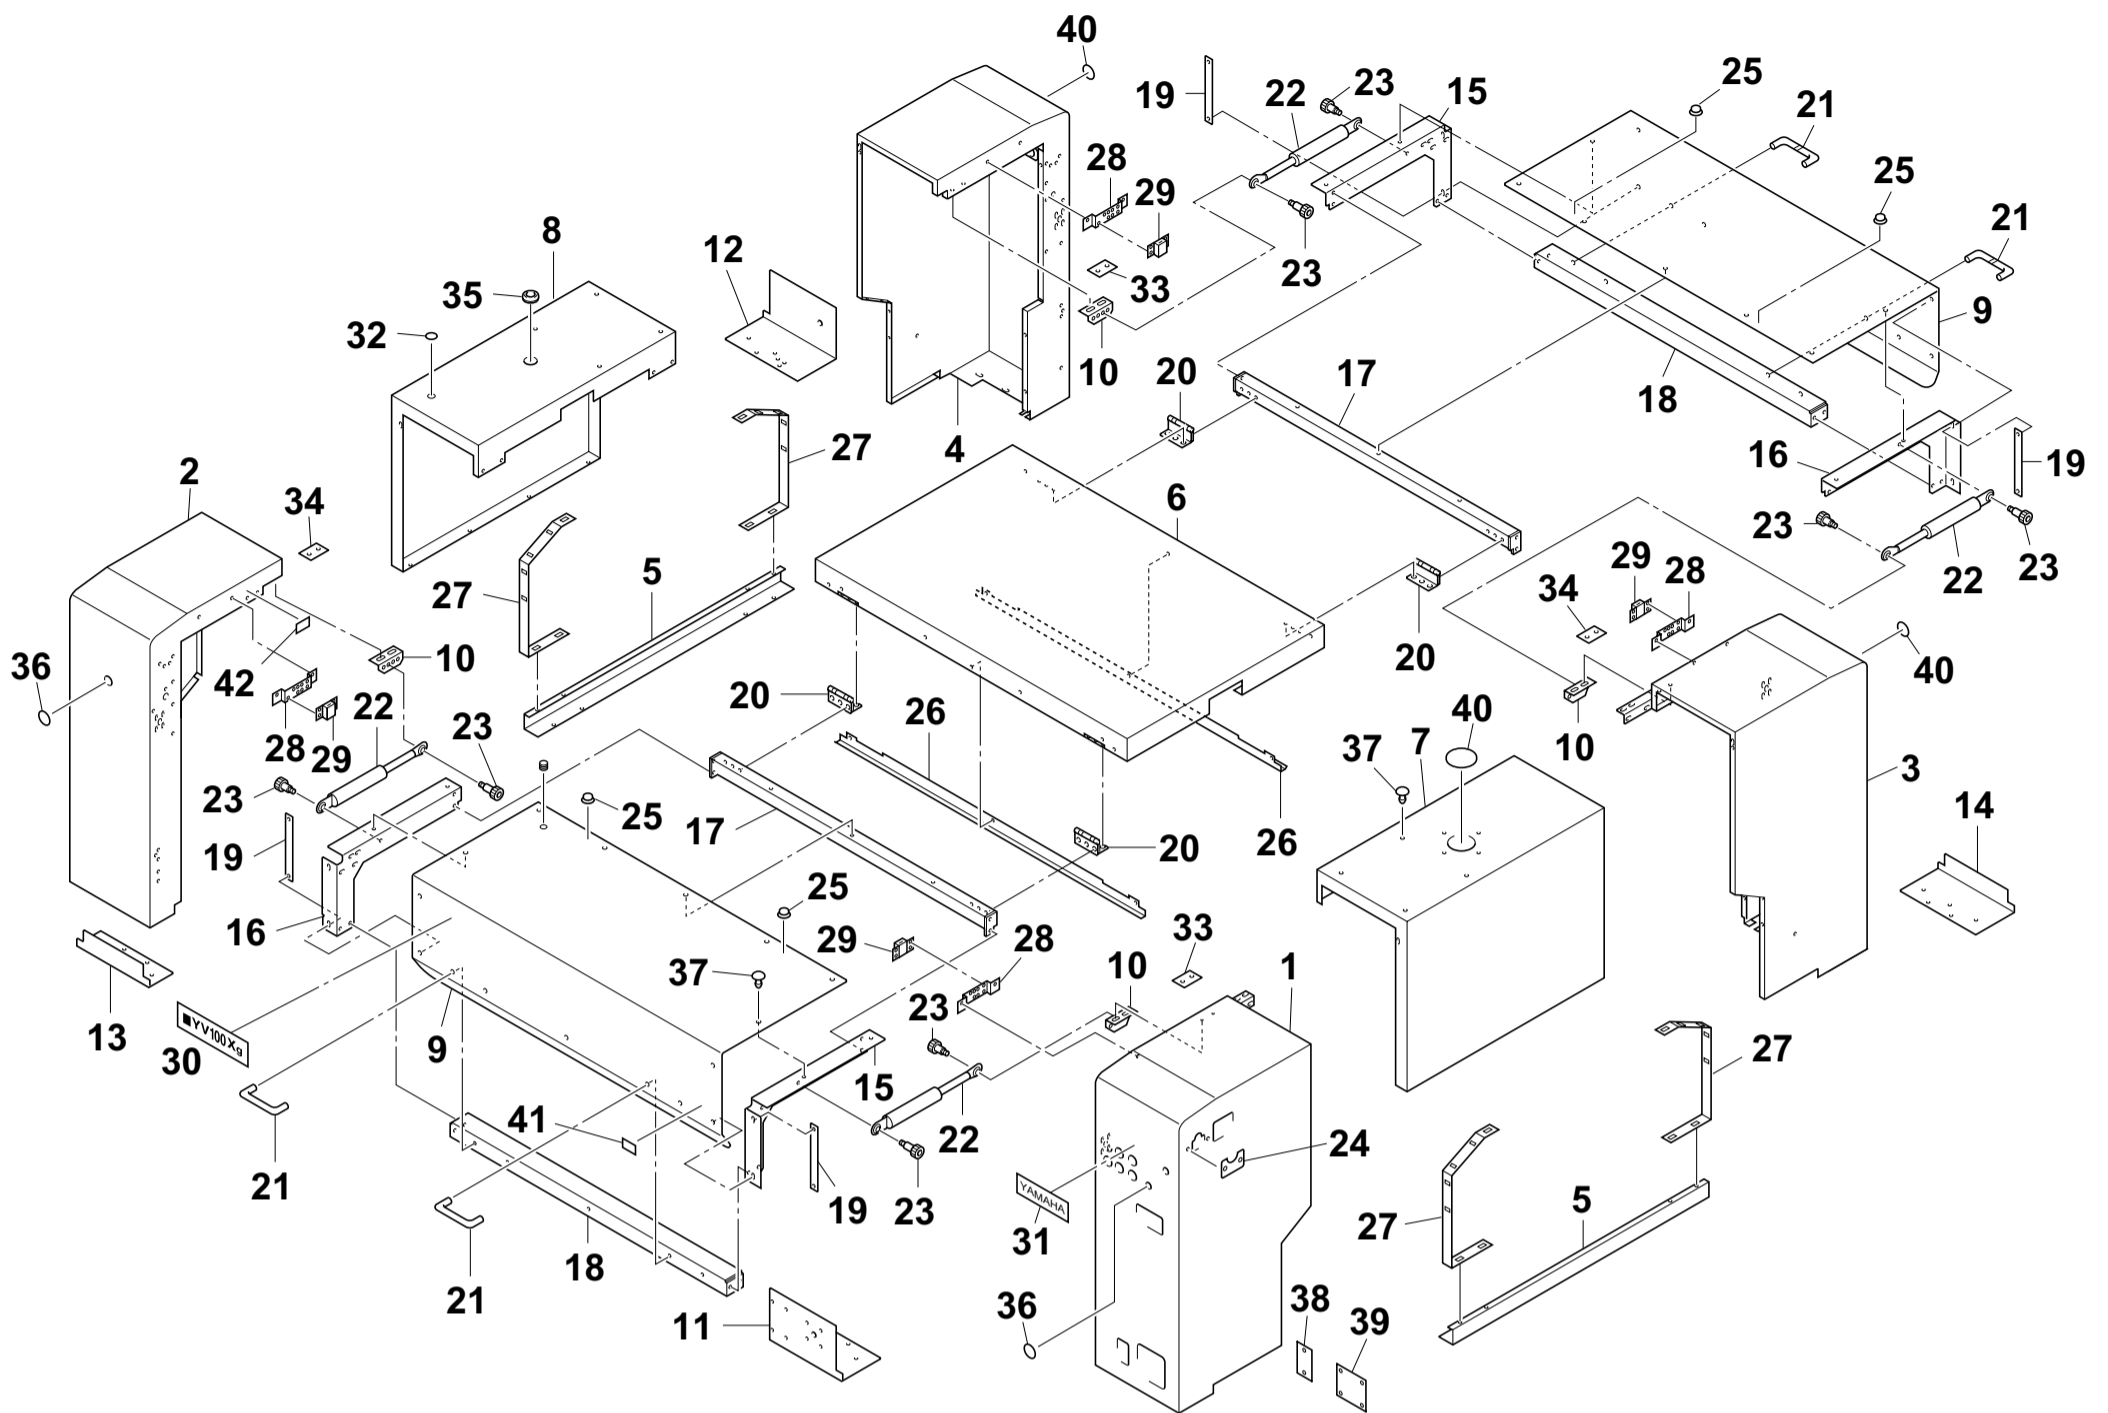

KGB-0404

No.	Part No.	Part Name	Q'ty	Remarks	Date	Revised No.
1	KGA-M1301-A0X	COVER 1 ASSY	1			
2	KGA-M1302-A0X	COVER 2 ASSY	1			
3	KGA-M1303-A0X	COVER 3 ASSY	1			
4	KGA-M1304-A0X	COVER 4 ASSY	1			
5	KV7-M1305-00X	COVER 5	2			
6	KGA-M1306-A0X	COVER 6 ASSY	1			
7	KGA-M1307-A0X	COVER 7 ASSY	1			
8	KGA-M1308-A0X	COVER 8 ASSY	1			
9	KGA-M1309-XXX	COVER 9 ASSY SET SEL.	1			
10	KM0-M1331-01X	BRACKET GAS DAMPER	2			
11	KM8-M1338-01X	BRACKET MAIN SWITCH	1			
12	KV7-M1336-00X	BKT CORNER L BACK	1			
13	KV7-M1337-00X	BKT CORNER L FRONT	1			
14	KV7-M1339-00X	BKT CORNER R BACK	1			
15	KV7-M1340-01X	BRACKET 1 COVER 9	2			
16	KV7-M1341-02X	BRACKET 2 COVER 9	2			
17	KV7-M1342-00X	BRACKET 3 COVER 9	2			
18	KV7-M1343-01X	BRACKET 4 COVER 9	2			
19	KV7-M1349-00X	PLATE 2 NUT	4			
20	K46-M1374-10X	HINGE 2	4			
21	KH2-M1324-00X	GRIP	4			
22	KL3-M1348-10X	GAS SPRING	2			
23	KM0-M1346-00X	SHOULDER BOLT	4			
24	KGA-M1318-00X	COVER 18	1			
25	K93-M1392-00X	SPACER	4	TM-180-303		
26	KV7-M1329-00X	COVER 29	2			
27	KM0-M1335-XXX	BKT 1 GATE COVER ASSY SEL	1			
28	KM0-M1332-01X	BRACKET MAGNET	4			
29	KV5-M1130-00X	CATCH MG.	4			
30	KGB-M13D6-01X	SEAL 1(YV100Xg)	1		2004.02	M300086
31	KW7-M13D7-00X	SEAL 2(YAMAHA)	1			
32	KV7-M1350-00X	CAP PATLIGHT	1			
33	KGA-M1356-00X	PLATE 1, JOINT	2			
34	KGA-M1357-00X	PLATE 2, JOINT	2			
35	KGA-M1391-00X	PLUG (50)	1			
36	KGA-M1392-00X	PLUG (30)	2			
37	KGA-M1394-00X	PLUG (5)	12			
38	KL3-M1381-02X	PLATE 1 KEY BOARD	1			
39	KL3-M1382-01X	PLATE 2 KEY BOARD	1			
40	KV7-M1391-10X	PLUG	4			
41	90K41-000190	WARNING SEAL (1)	2			
42	90K41-000230	WARNING SEAL (2)	2			