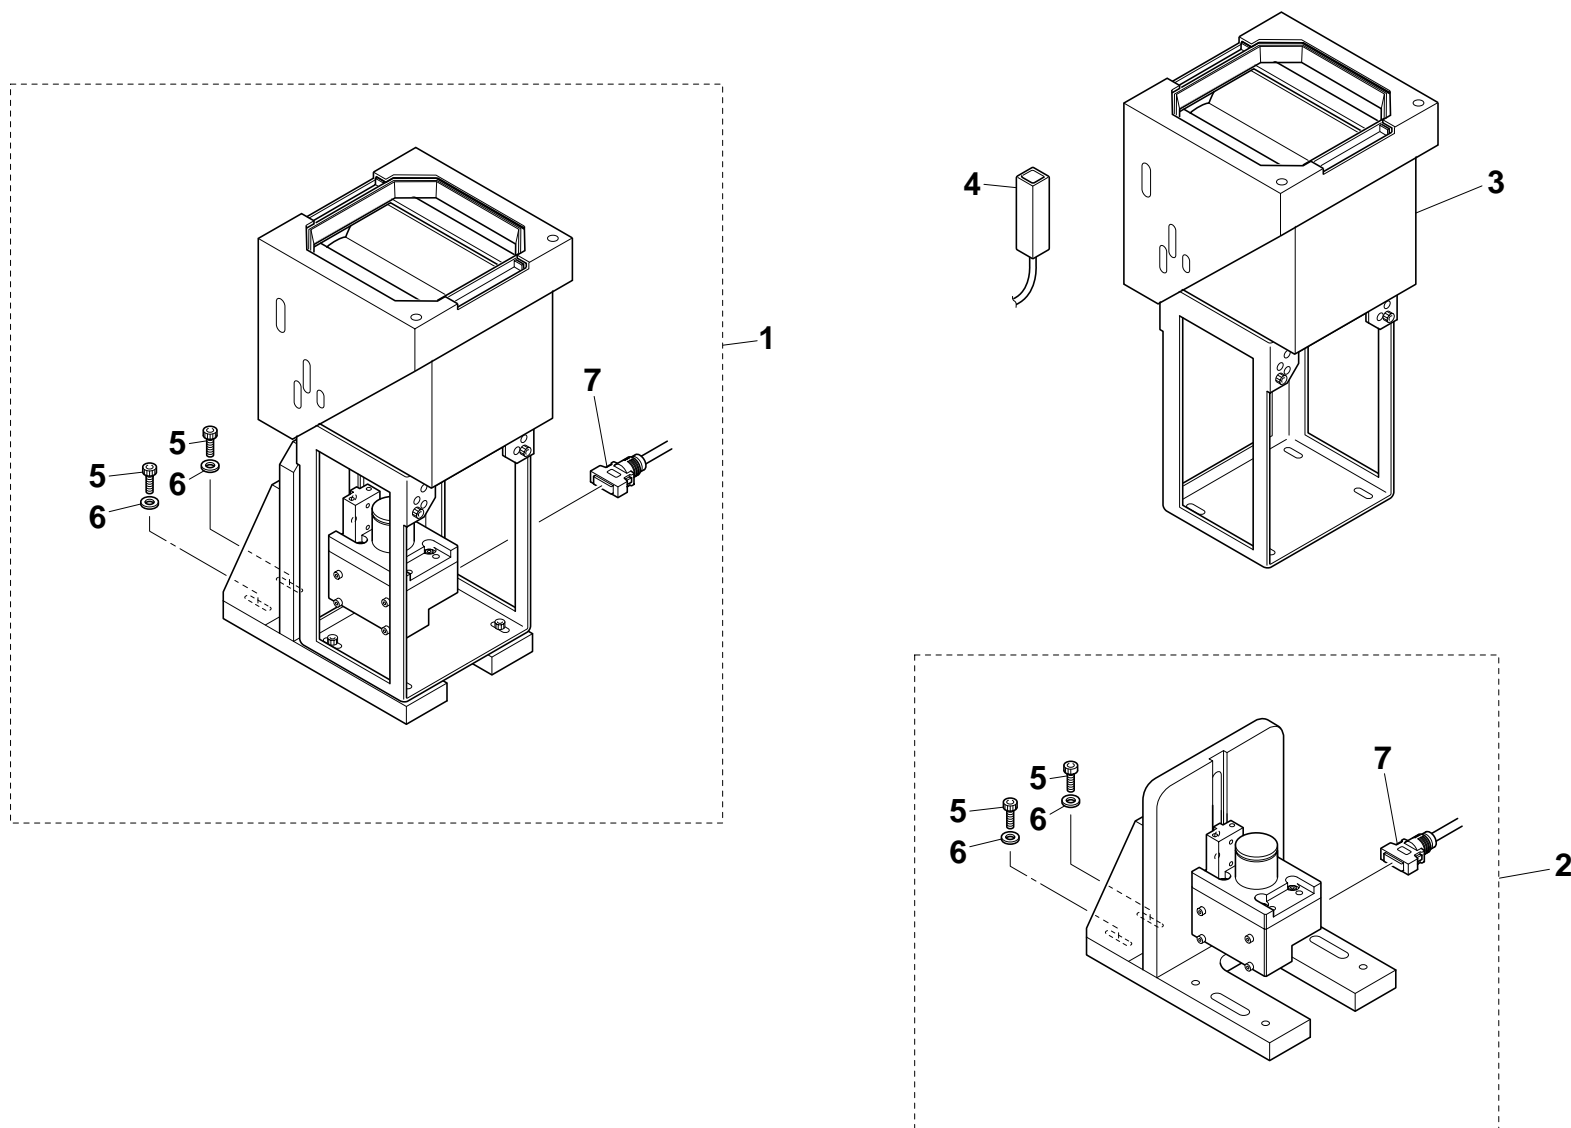

KGA-0512

No.	Part No.	Part Name	Q'ty	Remarks	Date	Revised No.
1	KGA-M73C0-33X	C+L FOV35-H267-F-U/D	1	35mm-FNC-Front		
	KGA-M73C0-34X	C+L FOV35-H267-B-U/D	1	35mm-FNC-Rear		
	KGA-M73C0-35X	C+L FOV35-H272-F-U/D	1	35mm-SF-Front		
	KGA-M73C0-36X	C+L FOV35-H272-B-U/D	1	35mm-SF-Rear		
	KGA-M73C0-43X	C+L FOV50-H267-F-U/D	1	50mm-FNC-Front		
	KGA-M73C0-44X	C+L FOV50-H267-B-U/D	1	50mm-FNC-Rear		
	KGA-M73C0-45X	C+L FOV50-H272-F-U/D	1	50mm-SF-Front		
	KGA-M73C0-46X	C+L FOV50-H272-B-U/D	1	50mm-SF-Rear		
2	KGA-M73B0-33X	CAM.FOV35-H267-F	1	35mm-FNC-Front		
	KGA-M73B0-34X	CAM.FOV35-H267-B	1	35mm-FNC-Rear		
	KGA-M73B0-35X	CAM.FOV35-H272-F	1	35mm-SF-Front		
	KGA-M73B0-36X	CAM.FOV35-H272-B	1	35mm-SF-Rear		
	KGA-M73B0-43X	CAM.FOV50-H267-F	1	50mm-FNC-Front		
	KGA-M73B0-44X	CAM.FOV50-H267-B	1	50mm-FNC-Rear		
	KGA-M73B0-45X	CAM.FOV50-H272-F	1	50mm-SF-Front		
	KGA-M73B0-46X	CAM.FOV50-H272-B	1	50mm-SF-Rear		
3	KGA-M75B0-02X	LIGHT.U/D-2	1	FNC		
	KGA-M75B0-03X	LIGHT.U/D-3	1	SF		
4	KV7-M652G-00X	SENSOR,CYLINDER	1			
5	91317-06020	BOLT HEX. SOCKET HEAD	4			
6	92907-06200	WASHER, PLAIN	4			
7	KGA-M66F0-01X	C. CABLE ASSY	1			