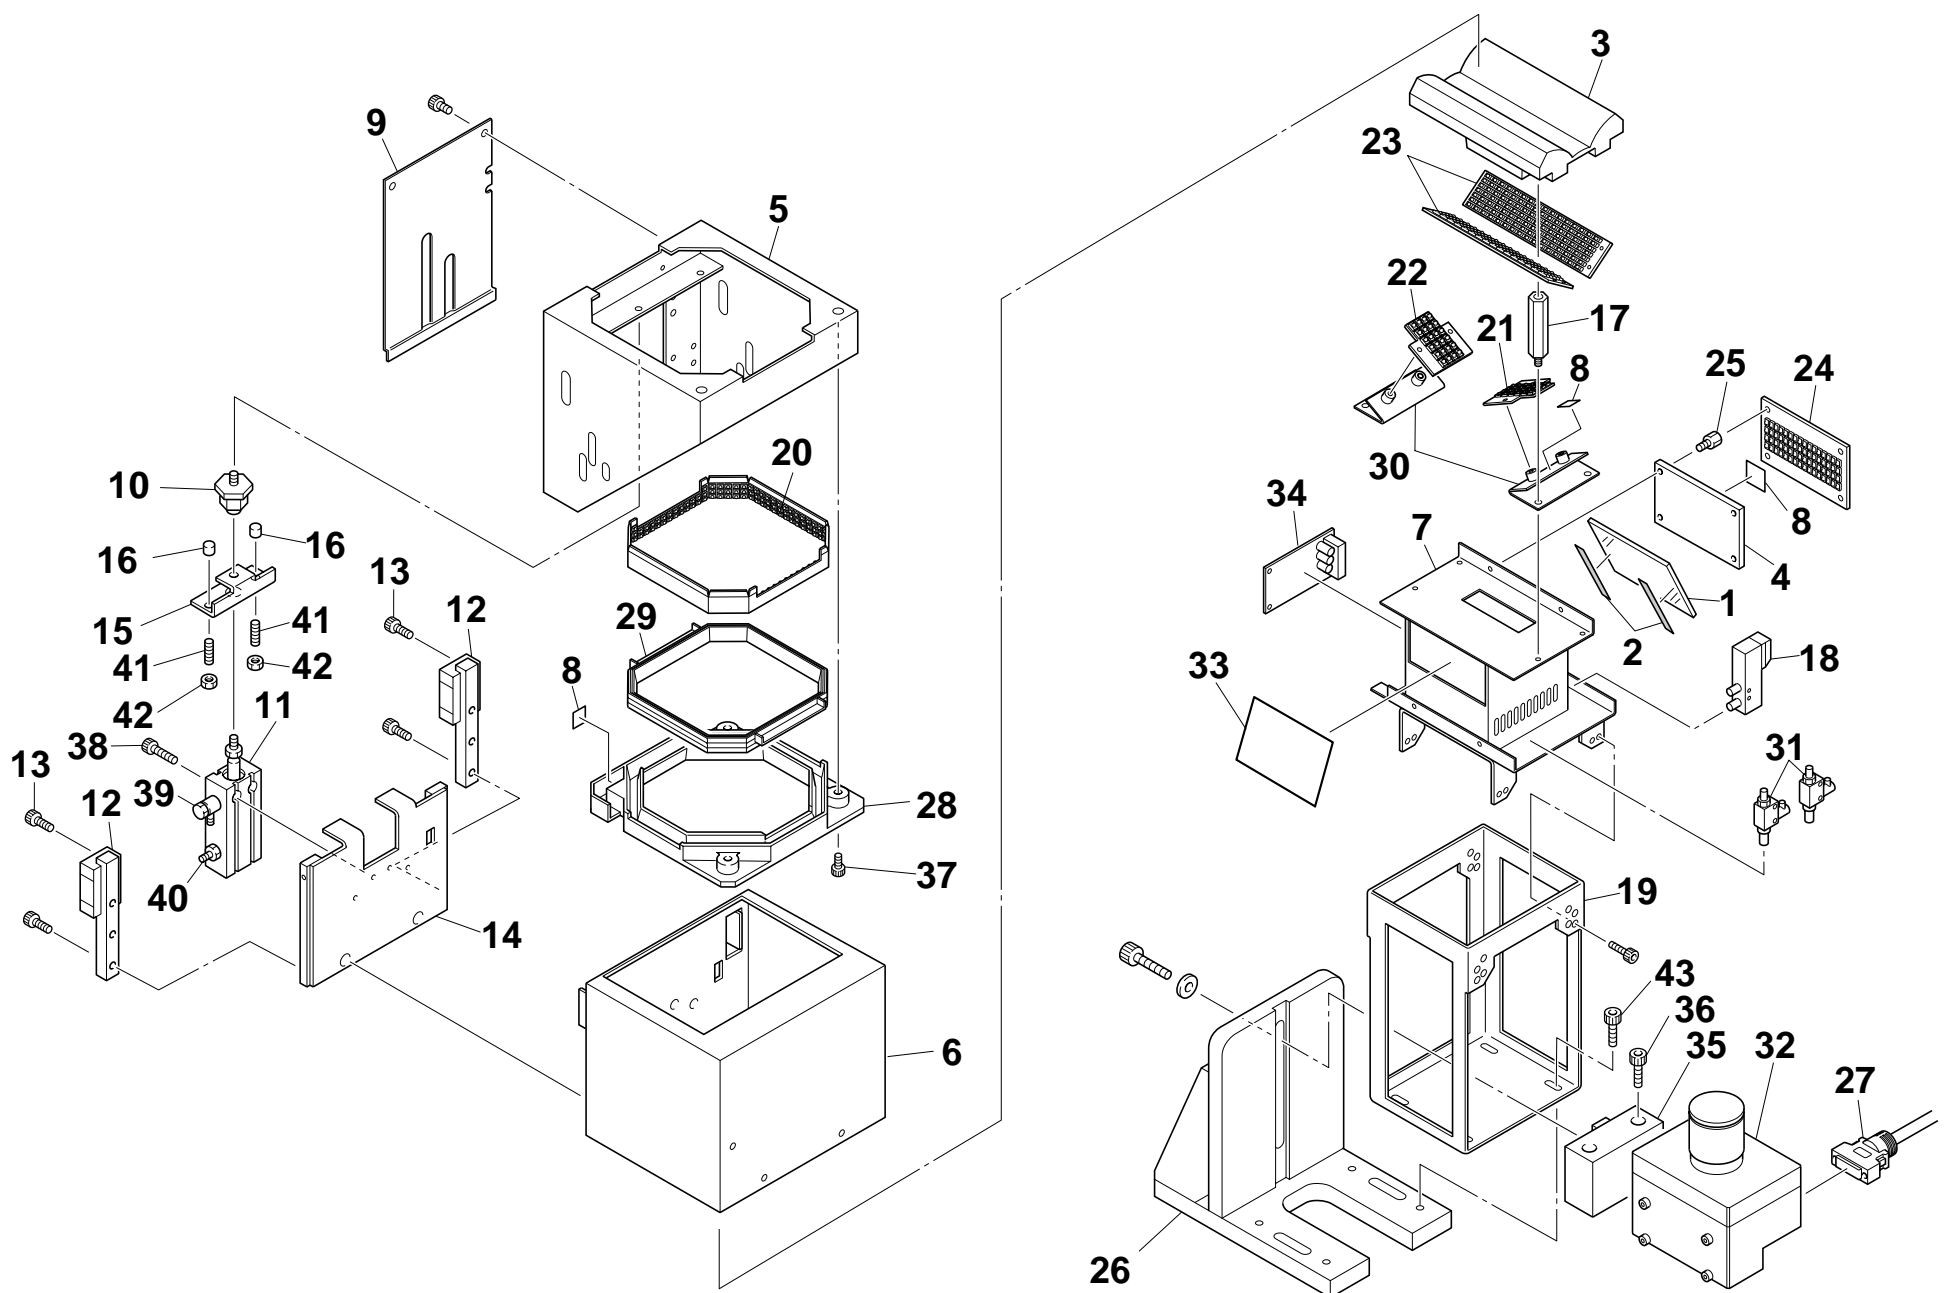

KGA-0512

No.	Part No.	Part Name	Q'ty	Remarks	Date of change	Revised No.	Compatibility
1	KV7-M7510-00X	HARF MIRROR	1				
2	KV7-M7534-00X	ADHESIVE TAPE	2				
3	KV7-M7512-00X	DIFFUSER 2	1				
4	KV7-M7513-00X	DIFFUSER 3	1				
5	KGA-M7515-00X	CASE 1	1				
5-1	KGA-M7515-01X	CASE 1	1		(2001.2.9)	M120057	OK
5-2	KGA-M7515-02X	CASE 1	1		(2001.3.26)	M130155	OK
6	KGA-M7516-00X	CASE 2	1				
7	KV7-M7517-00X	CASE 3	1				
7-1	KV7-M7517-01X	CASE 3	1		(2001.12.5)	M1X0136	NG
8	KV8-M7519-00X	REFLECTOR 2	3				
9	KV7-M7520-00X	CASE 4	1				
10	KV8-M7521-01X	JOINT	1				
11	KV7-M7522-00X	CYLINDER ASSY.	1				
12	KV8-M7524-00X	SLIDE	2				
13	KV8-M7536-00X	BOLT HEX. SOCK.H.M3L4	8				
14	KGA-M7525-00X	BASE., GUIDE	1				
15	KV7-M7527-00X	STOPER 2	1				
16	KV8-M7528-02X	STOPER 3	2				
17	91C00-03215	SPACER : M3X15L	4				
17-1	90563-03J150	SPACER BOLT	4		(2002.3.28)	M230151	OK
18	KV7-M7538-00X	VALVE	1				
19	KV8-M7539-04X	STAND, LIGHT	1				
20	KV7-M7550-01X	M. LIGHT SIDE ASSY.	1				
21	KV7-M7554-01X	M. LIGHT MAIN ASSY.	1				
22	KV7-M7554-10X	M. LIGHT MAIN ASSY.	1				
23	KV7-M7554-20X	M. LIGHT MAIN ASSY.	2				
24	KV7-M7558-01X	M. LIGHT COAX. ASSY.	1				
25	91C00-03205	SPACER : M3X5L	4				
25-1	90563-03J050	SPACER BOLT	4		(2001.09.01)	M180147	OK
26	KV8-M7301-01X	STAND,CAMERA 1	1				
26-1	KV8-M7301-02X	STAND,CAMERA 1	1		(2001.04.20)	M140127	OK
27	KGA-M66F0-00X	C.CABLE ASSY	1				
27-1	KGA-M66F0-01X	C.CABLE ASSY	1		(2003.05.30)	M350125	OK
28	KV7-M7511-00X	DIFFUSER 1	1				
29	KGA-M7514-00X	DIFFUSER 4	1				
30	KV7-M7518-00X	STAY 1	2				
31	$TSCO-L-18W	SPEED CONTROLLER	2				
32	KV1-M73A0-34X	MULTI CAM.SUB ASSY	1	35M			
	KV1-M73A0-44X	MULTI CAM.SUB ASSY	1	50M			
33	KV7-M7542-00X	AR SHEET	1				
34	KV1-M6474-00X	LED DRIVER BO.ASSY	1				
34-1	KV1-M6474-01X	KV1 LED DRIVER ASSY	1		(2002.11.21)	M2X0060	OK
34-2	KV1-M6474-02X	LED DRIVER BRD.ASSY	1		(2005.07.06)	MB70024	OK
35	KV1-M7303-00X	HOLDER, CAMERA 1	1				
36	91317-05045	BOLT HEX.SOCKET HEAD	2				
37	91317-03005	BOLT HEX.SOCKET HEAD	4				
38	91317-03012	BOLT HEX.SOCKET HEAD	2				
39	UEF4BU	JOINT	1				
40	BF4BU	JOINT	1				
41	92A08-05316	SCREW.SET	2				
42	95307-05700	NUT HEXAGON	2				
45	91317-04005	BOLT HEX.SOCKET HEAD	8