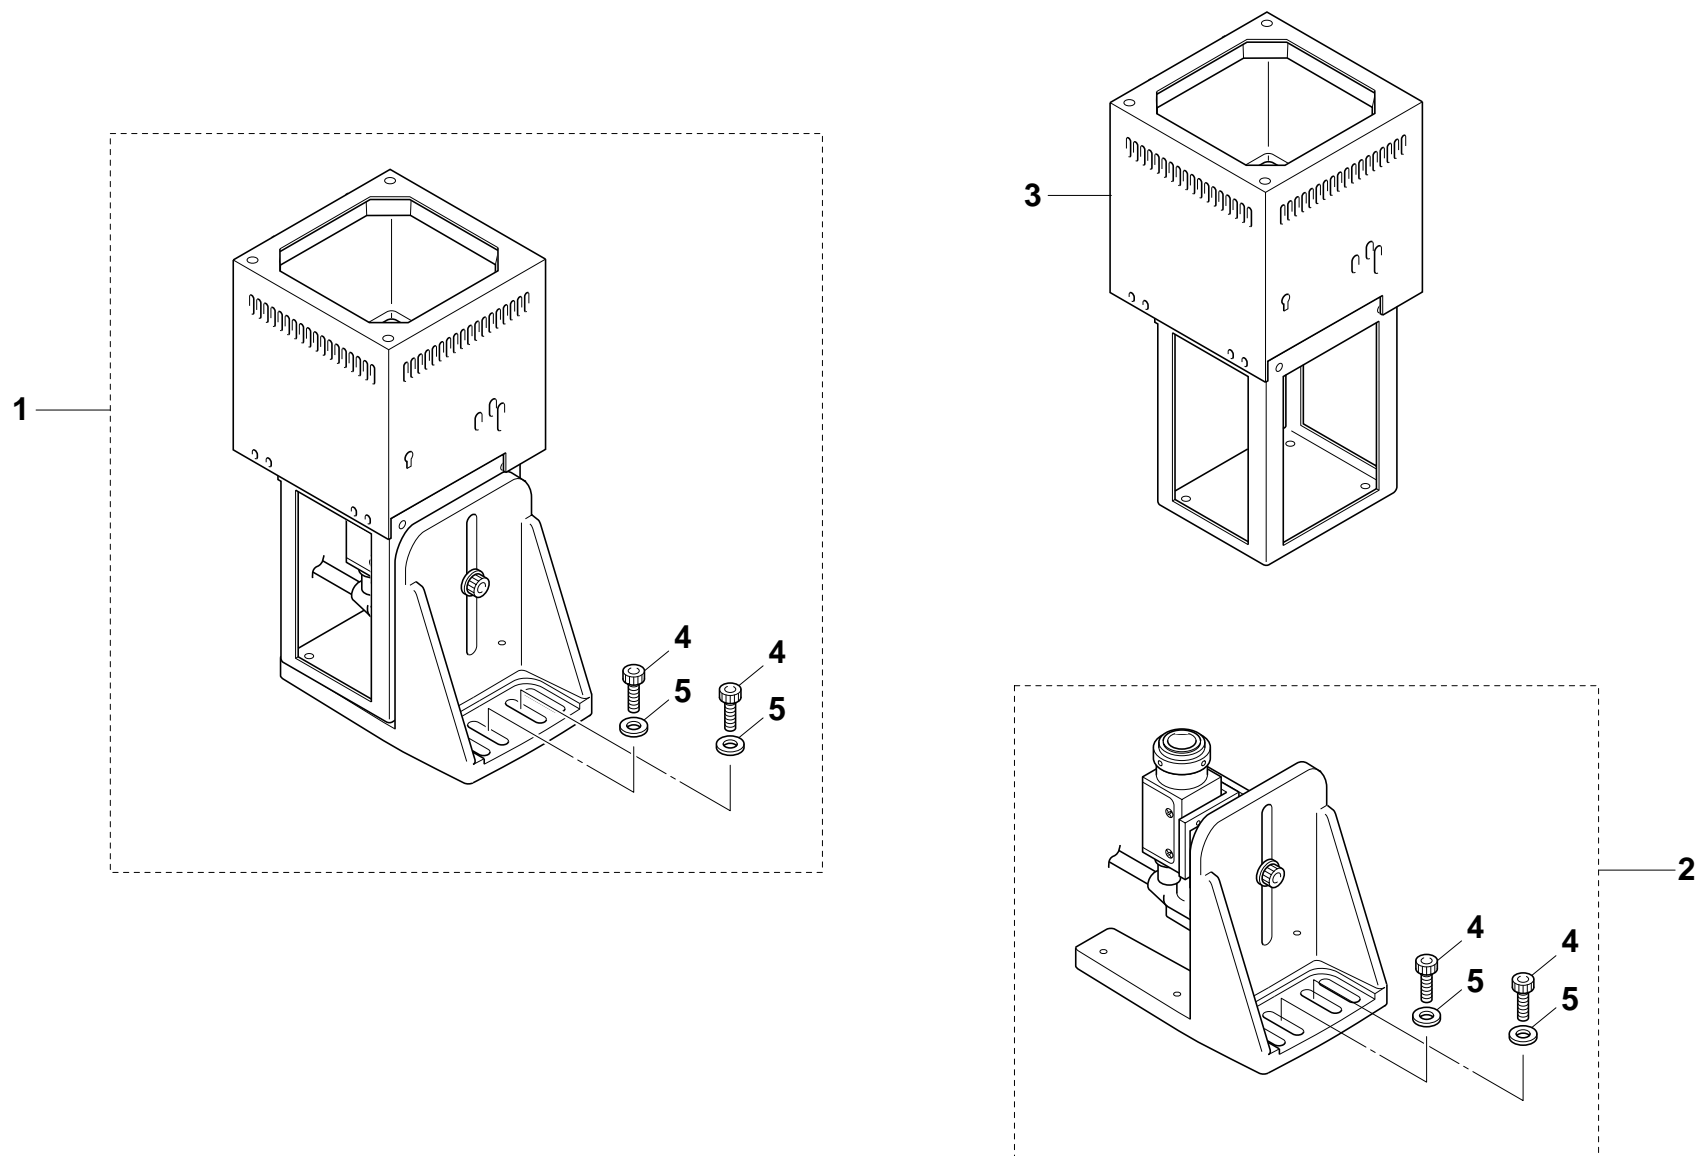

KGA-0512

No.	Part No.	Part Name	Q'ty	Remarks	Date	Revised No.
1	KGA-M72C0-31X	C+L FOV37-F-C	1	37mm-Front-Cascade		
	KGA-M72C0-32X	C+L FOV37-B-C	1	37mm-Rear-Cascade		
	KGA-M72C0-33X	C+L FOV37-F-D	1	37mm-Front-Direct		
	KGA-M72C0-34X	C+L FOV37-B-D	1	37mm-Rear-Direct		
	KGA-M72C0-41X	C+L FOV50-F-C	1	50mm-Front-Cascade		
	KGA-M72C0-42X	C+L FOV50-B-C	1	50mm-Rear-Cascad		
	KGA-M72C0-43X	C+L FOV50-F-D	1	50mm-Front-Direct		
	KGA-M72C0-44X	C+L FOV50-B-D	1	50mm-Rear-Direct		
	KGA-M72C0-51X	C+L FOV60-F-C	1	60mm-Front-Cascade		
	KGA-M72C0-52X	C+L FOV60-B-C	1	60mm-Rear-Cascade		
	KGA-M72C0-53X	C+L FOV60-F-D	1	60mm-Front-Direct		
	KGA-M72C0-54X	C+L FOV60-B-D	1	60mm-Rear-Direct		
	2	KGA-M72B0-31X	CAM.FOV37-F	1	37mm-Front	
KGA-M72B0-32X		CAM.FOV37-B	1	37mm-Rear		
KGA-M72B0-41X		CAM.FOV50-F	1	50mm-Front		
KGA-M72B0-42X		CAM.FOV50-B	1	50mm-Rear		
KGA-M72B0-51X		CAM.FOV60-F	1	60mm-Front		
KGA-M72B0-52X		CAM.FOV60-B	1	60mm-Rear		
3	KGA-M7400-00X	SINGLE LIGHT ASSY	1			
4	91317-06020	BOLT HEX. SOCKET HEAD	3			
5	92907-06200	WASHER, PLAIN	3			