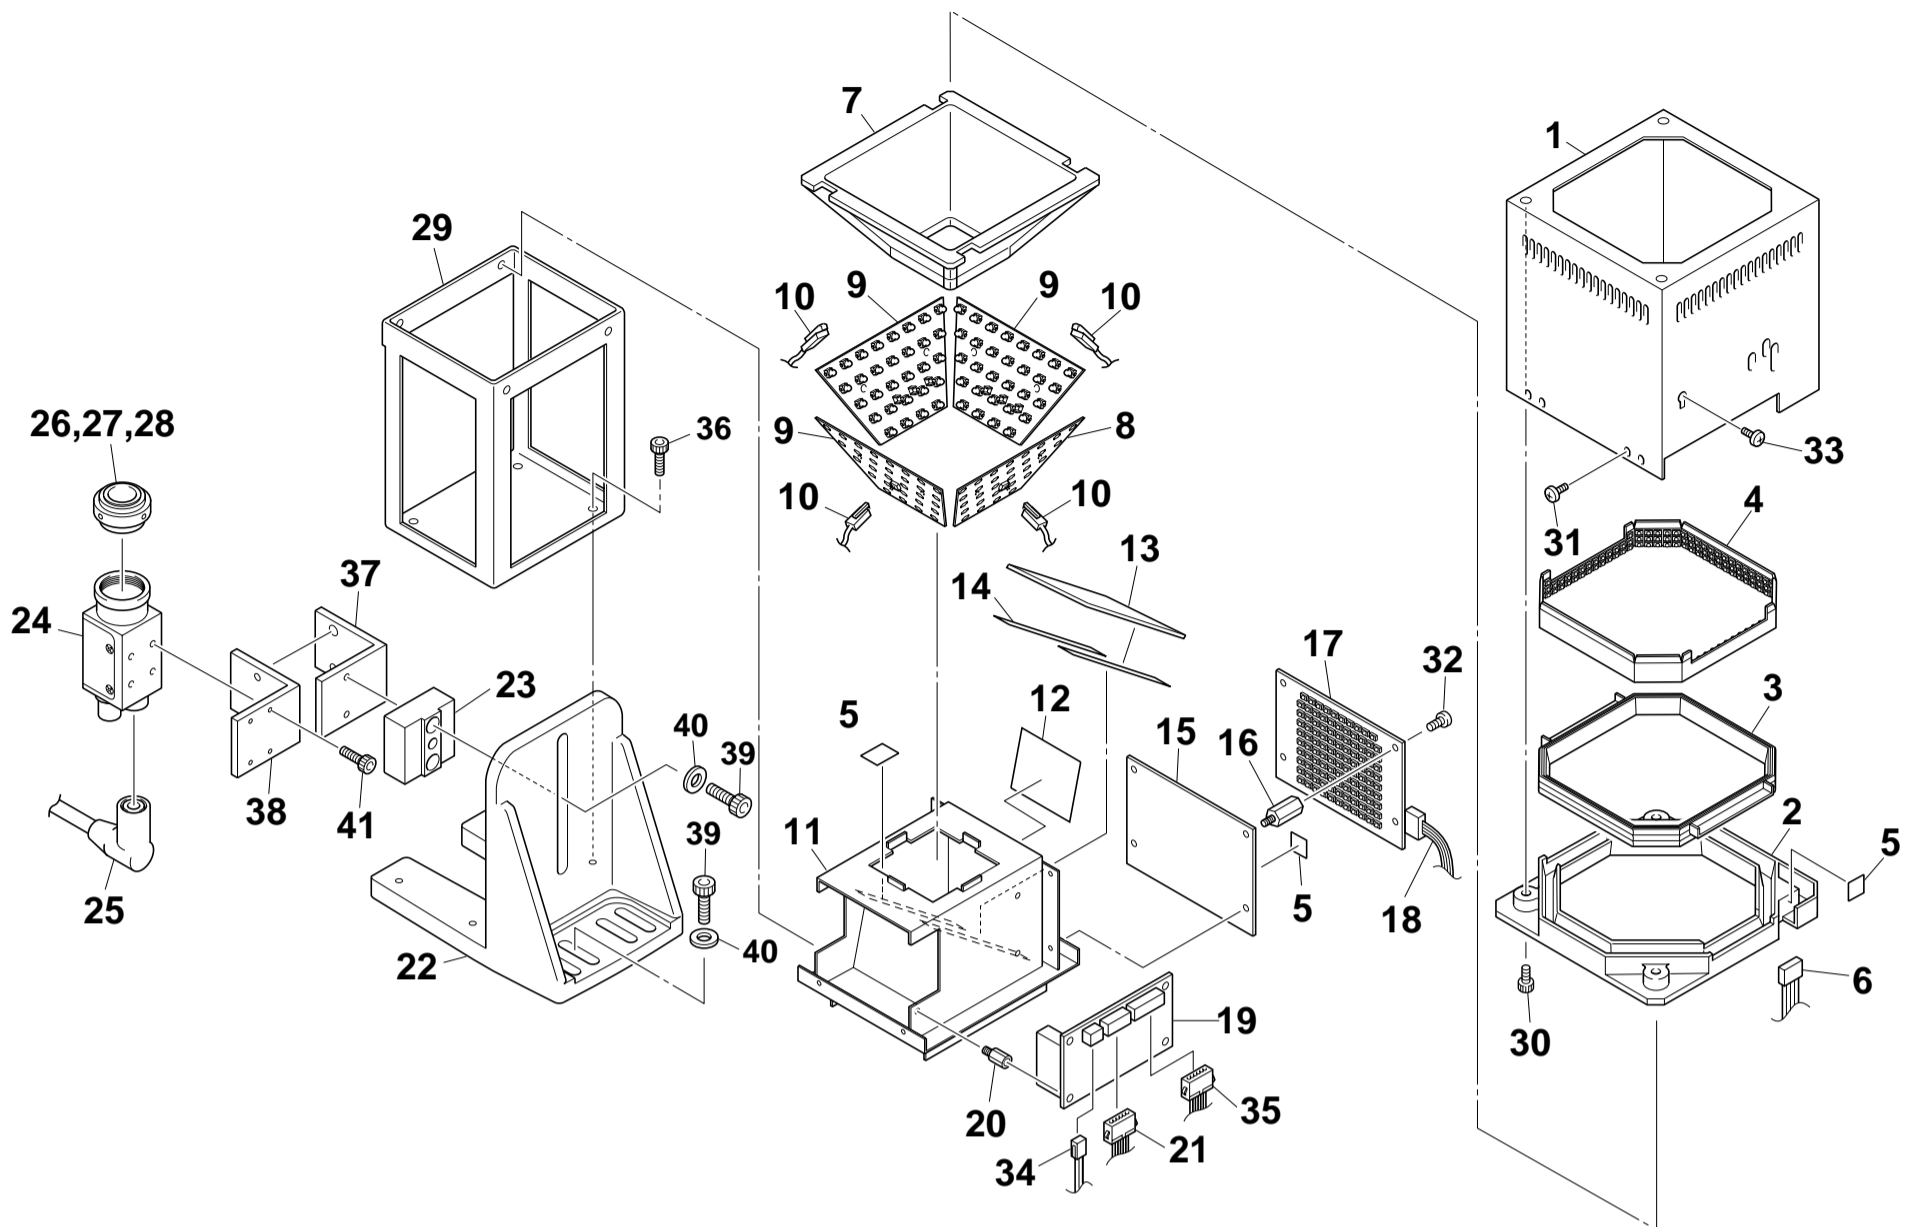

KGA-0512

No.	Part No.	Part Name	Q'ty	Remarks	Date of change	Revised No.	Compatibility
1	KGA-M7416-00X	CASE 2	1				
2	KV7-M7511-00X	DIFFUSER 1	1				
3	KV7-M7514-00X	DIFFUSER 4	1				
4	KV7-M7550-00X	M.LIGHT SIDE ASSY.	1				
4-1	KV7-M7550-01X	M.LIGHT SIDE ASSY.	1		2004.01.23	M350137	NG
5	KV8-M7519-00X	REFLECTOR 2	3				
6	KV7-M66N8-01X	HNS, LIGHT8	1				
7	KGA-M7412-00X	DIFFUSER 2	1				
8	KGA-M7554-00X	S.LIGHT MAIN BO.ASSY	1				
8-1	KGA-M7554-01X	S.LIGHT MAIN BO.ASSY	1		2004.02.26	M350137	NG
9	KGA-M7554-10X	S. LIGHT MAIN BO. ASSY	3				
10	KV7-M66N6-00X	HNS, LIGHT6	1				
11	KGA-M7417-00X	CASE 3	1				
12	KGA-M7442-00X	AR SHEET	1				
13	KGA-M7510-00X	HARF MIRROR	1				
14	KV7-M7534-00X	ADHESIVE TAPE	4				
15	KGA-M7413-00X	DIFFUSER 3	1				
16	91C00-03205	SPACER : M3X5L	4				
16-1	90563-03J050	SPACER BOLT	4		(2001.09.1)	M180147	OK
17	KGA-M7558-00X	S.LIGHT COAX.BO.ASSY	1				
17-1	KGA-M7558-01X	S.LIGHT COAX.BO.ASSY	1		2004.02.26	M350137	NG
18	KV7-M66N7-00X	HNS, LIGHT7	1				
19	KV1-M6474-00X	LED DRIVER BO.ASSY	1				
19-1	KV1-M6474-01X	LED DRIVER BO.ASSY	1		(2002.11.21)	M2X0060	OK
19-2	KV1-M6474-02X	LED DRIVER BO.ASSY	1		(2005.07.06)	MB70024	OK
20	91C00-03210	SPACER : M3X5L	4				
20-1	90563-03J100	SPACER BOLT	4		(2001.09.01)	M180147	OK
21	KGA-M66N2-02X	HNS, LIGHT2	1				
22	KV8-M7301-01X	STAND,CAMERA 1	1				
22-1	KV8-M7301-02X	STAND,CAMERA 1	1		(2001.04.20)	M140127	OK
23	KGA-M7203-00X	HOLDER,CAMERA 1	1				
23-1	KGA-M7203-01X	HOLDER,CAMERA 1	1		2001.07.12	M140121	NG
24	KGA-M7210-01X	CCD CAMERA	1				
25	KGA-M66F0-10X	C.CABLE ASSY	1	L5M			
26	KGA-M7214-31X	LENS 37S	1				
27	KGA-M7214-42X	LENS 50S	1				
28	KGA-M7214-52X	LENS 60S	1				
29	KGA-M7439-00X	STAND, LIGHT	1				
30	91317-03005	BOLT HEX.SOCKET HEAD	3				
31	K16-90105-00X	BOLT: TP-M3X6	4				
32	98507-03004	SCREW PAN HEAD	4				
33	97604-03306	SCREW,PAN HEAD W/W	1				
34	KGA-M66N3-00X	HNS,LIGHT3	1				
35	KGA-M66N2-01X	HNS,LIGHT2	1				
36	91317-04005	BOLT HEX.SOCKET HEAD	8				
37	KGA-M7204-00X	HOLDER,CAMERA 2	1				
38	KGA-M7205-00X	HOLDER,CAMERA 3	1				
39	91317-06020	BOLT HEX.SOCKET HEAD	3				
49	92907-06200	WASHER PLAIN	3				
50	90115-02J006	BOLT HEX.SOCKET HEAD	4