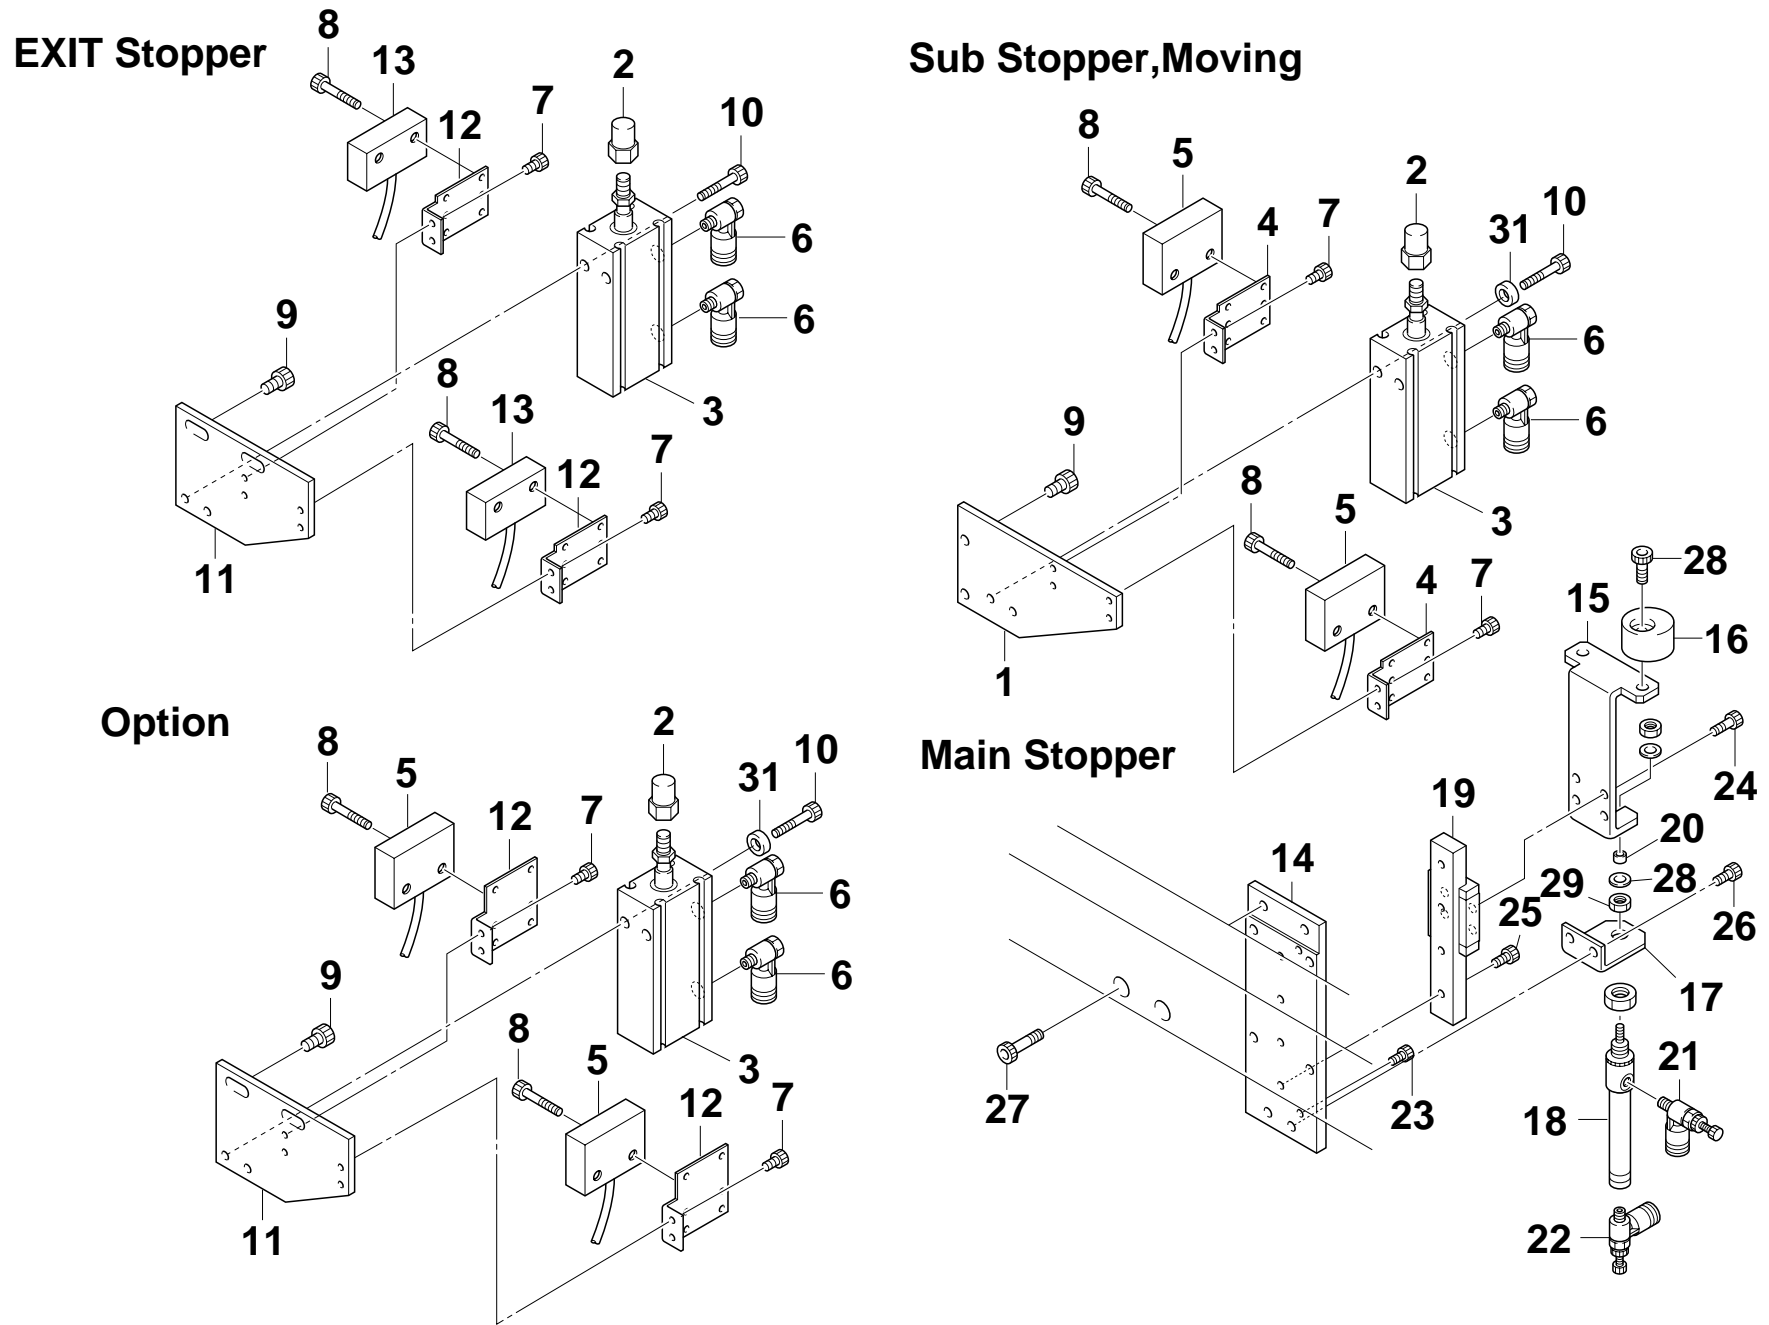

KV8-9907

No.	Part No.	Part Name	Q'ty	Remarks	Date	Revised No.
1	KV7-M9281-00X	PLATE,SUB STOPPER	1			
1-1	KV7-M9281-01X	PLATE,SUB STOPPER	1	X1	1999/06/10	M960059
2	KV7-M9282-00X	STOPPER,SUB	2			
3	KV7-M9283-00X	CYL.,YMDA16X35	2			
4	KV7-M9284-00X	BRKT.,SENSOR-3	4			
4-1	KV7-M9284-01X	BRKT.,SENSOR-3	1	X3	1999/07/10	M960039
4-2	KV7-M9284-02X	BRKT.,SENSOR	1	X1	2000/05/08	M040196
5	KM0-M655F-10X	SENSOR,1-3	4			
6	\$SL4-M5	JOINT	5			
7	91314-03005	BOLT HEX.SOCKET HEAD	9			
8	91317-03012	BOLT HEX.SOCKET HEAD	9			
9	91317-04008	BOLT HEX.SOCKET HEAD	4			
10	91317-04040	BOLT HEX.SOCKET HEAD	4			
11	KV7-M9281-10X	PLATE-2,SUB STOPPER	1			
12	KV7-M9284-00X	BRKT.,SENSOR-3	4			
12-1	KV7-M9284-01X	BRKT.,SENSOR-3	1	X3	1999/07/10	M960039
12-2	KV7-M9284-02X	BRKT.,SENSOR	1	X1	2000/05/08	M040196
13	KH4-M655F-20X	SENSOR 1-3	2			
13-1	KU0-M655F-20X	SENSOR,1-3	2	X2	1999/07/10	M960040
14	KV7-M9161-00X	PALTE,STOPPER	1			
15	KV7-M9162-00X	BRKT.,STOPPER	1			
16	KV7-M9163-00X	STOPPER	1			
17	KV7-M9164-00X	BRKT.,CYLINDER	1			
18	KV7-M9165-00X	CYLINDER PDAS	1	6X40		
19	KV7-M9166-00X	GUIDE	1	LWL9 R80B		
20	KG2-M9188-01X	COLLAR	1			
21	\$SC4-M5A	SPEED CONTROLLER	2			
22	\$UEF	JOINT	1			
23	91317-03005	BOLT HEX.SOCKET HEAD	2			
24	91317-03006	BOLT HEX.SOCKET HEAD	4			
25	91317-03008	BOLT HEX.SOCKET HEAD	4			
26	91317-04006	BOLT HEX.SOCKET HEAD	2			
26-1	90159-04J03	SCREW,W/WASHER	8	X4		M920068
27	91317-04020	BOLT HEX.SOCKET HEAD	2			
28	91317-05010	BOLT HEX.SOCKET HEAD	2			
29	92907-03200	WASHER PLAIN	2			
30	95304-03600	NUT HEXAGON	2			
31	KV7-M9285-00X	SPACER	4			