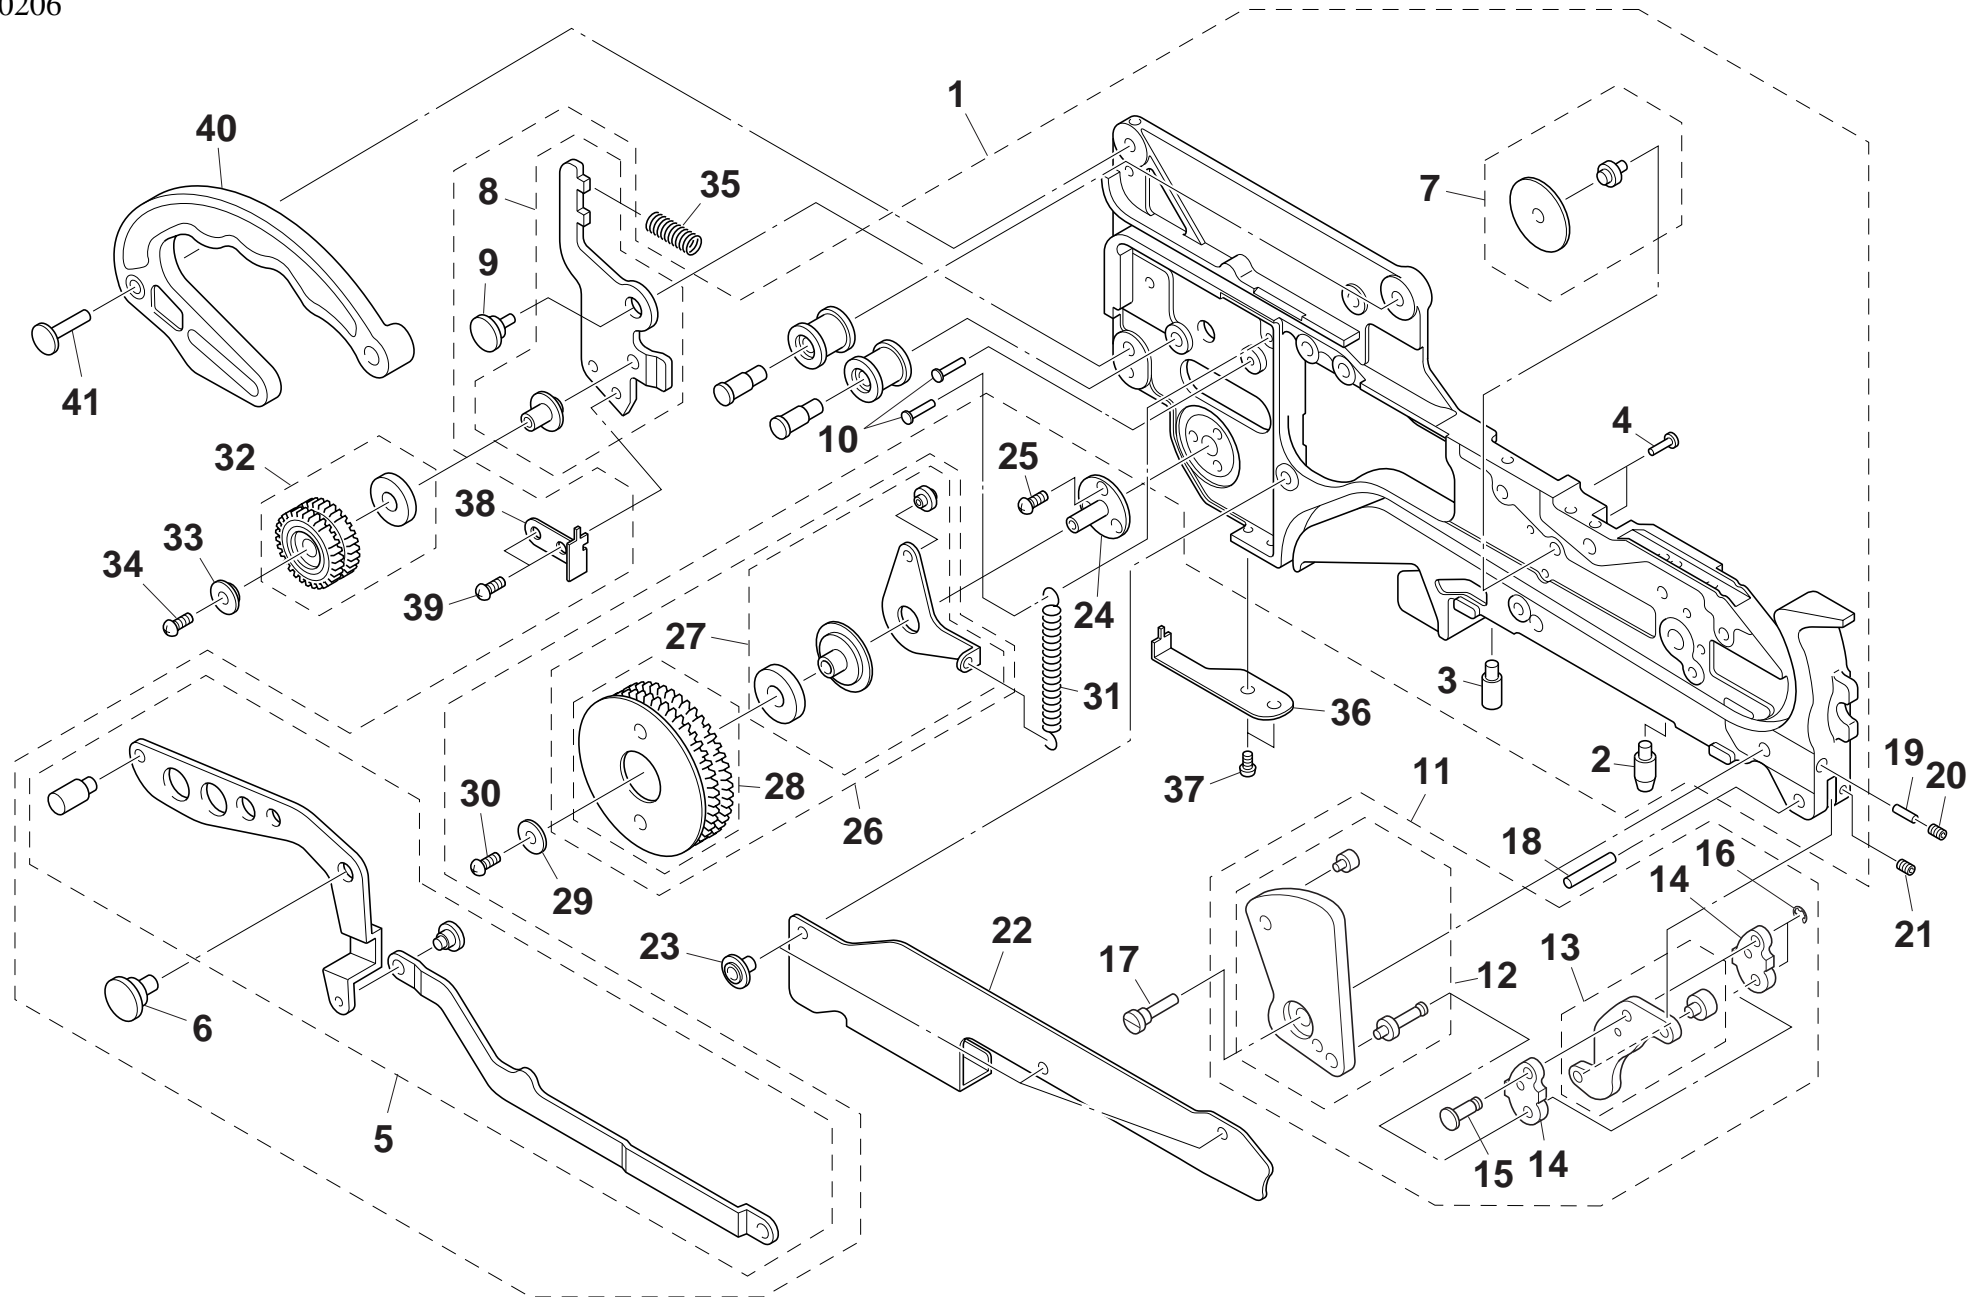

KW1-0206

No.	Part No.	Part Name	Q'ty	Remarks
1	KW1-M1110-01X	BODY ASSY	1	H6601
2	KW1-M1112-00X	KNOCK PIN	1	FRONT
3	KW1-M1113-00X	KNOCK PIN	1	REAR
4	K87-M1115-00X	CIRCULAR RIVET	2	
5	KW1-M1150-00X	HANDLE LEVER ASSY	1	
6	KW1-M116F-00X	LEVER AXIS PIN	1	
7	KW1-M115D-00X	GUIDE PIN ASSY	1	
8	KW1-M116D-00X	TENSION LEVER ASSY	1	
9	KW1-M116F-00X	LEVER AXIS PIN	1	
10	K87-M1115-00X	CIRCULAR RIVET	2	
11	KW1-M1131-00X	CLAMP LEVER UNIT	1	
12	KW1-M1132-00X	CLAMP LEVER ASSY	1	
13	K87-M113A-00X	CLANK ARM ASSY	1	
14	K87-M113D-00X	ARM	2	
15	K87-M113E-00X	HINGE PIN 2	1	
16	K87-M11D7-00X	CIRCLIP E	2	
17	K87-M113L-10X	CLAMP LEVER AXIS	1	
18	K87-M113M-00X	AXIS PIN	1	
19	K87-M113H-00X	PUSH PIN	1	
20	K87-M111V-00X	SCREW,SET	1	
21	K87-M111R-00X	SCREW,SET	1	
22	KW1-M114L-00X	COVER	1	
23	KW1-M111T-00X	SCREW,THIN HEAD	3	
24	KW1-M116J-00X	METAL SHAFT	1	
25	K87-M11BA-00X	SCREW,FLAT HEAD +	3	
26	KW1-M1191-00X	DRIVE ROLLER UNIT	1	
27	KW1-M1192-00X	INDENTATION LVR ASSY	1	
28	KW1-M119F-00X	DRIVE ROLLER ASSY	1	
29	K87-M117B-00X	PLANE WASHER	1	
30	K87-M11BB-00X	SCREW,FLAT HEAD + IB	1	
31	KW1-M119K-00X	SPRING	1	
32	KW1-M119L-00X	IDLE ROLLER ASSY	1	
33	KW1-M119R-00X	COLLAR	1	
34	K87-M21BB-00X	SCREW,TRUSS HEAD	1	
35	KW1-M119P-00X	SPRING	1	
36	KW1-M11A1-00X	LOWER GUIDE PLATE R	1	
37	K87-M53BS-00X	SCREW,PAN HEAD +	2	
38	KW1-M11A3-00X	LOWER GUIDE PLATE L	1	

No.	Part No.	Part Name	Q'ty	Remarks
39	K87-M111N-00X	SCREW,PAN HEAD +	2	
40	KW1-M155L-00X	HOLD ARM	1	GREEN
41	KW1-M115M-00X	ARM AXIS	1	
42				
43				
44				
45				
46				
47				
48				
49				
50				
51				
52				
53				
54				
55				
56				
57				
58				
59				
60				
61				
62				
63				
64				
65				
66				
67				
68				
69				
70				
71				
72				
73				
74				
75				
76