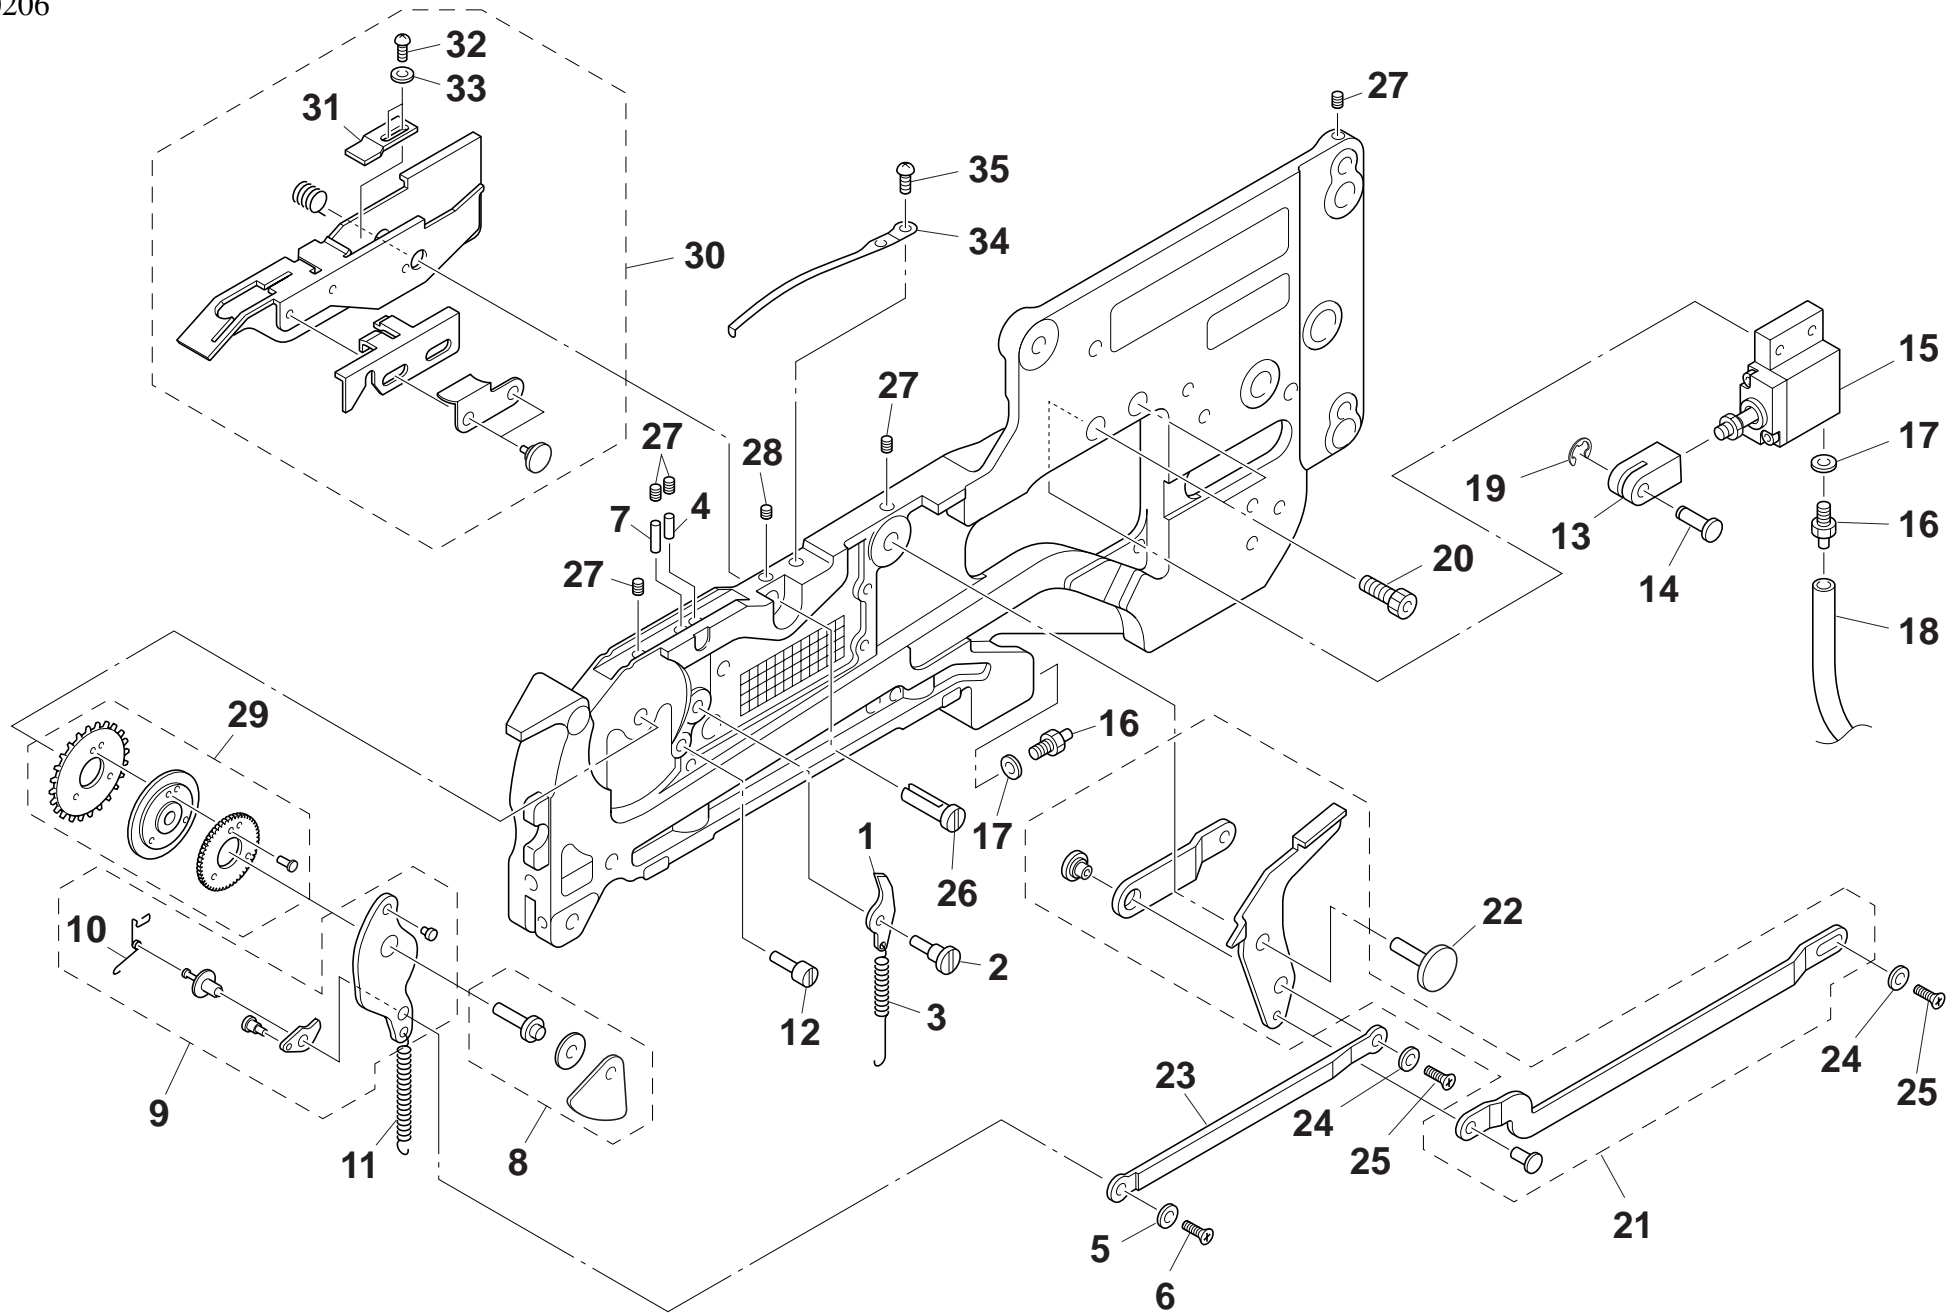

KW1-0206

No.	Part No.	Part Name	Q'ty	Remarks
1	K87-M111H-20X	BACK STOPPER	1	
2	K87-M111B-00X	BACK STOPPER AXIS	1	
3	KW1-M111A-00X	SPRING	1	
4	K87-M111G-10X	PUSH PIN	1	
5	K87-M111C-00X	PLANE WASHER	1	
6	K87-M111P-00X	SCREW,FLAT HEAD +	1	
7	K87-M111D-00X	PUSH PIN	1	
8	K87-M112L-10X	SPROCKET AXIS ASSY	1	
9	KW1-M112A-00X	RACKING LEVER ASSY	1	
10	K87-M112D-10X	COIL SPRING	1	
11	KW1-M111E-00X	SPRING	1	
12	K87-M111F-10X	STOPPER PIN	1	
13	K87-M1181-00X	ROD CONNECT	1	
14	K87-M1184-00X	CONNECT PIN	1	
15	KW1-M1185-00X	MULTI CYLINDER	1	
16	KW1-M111L-00X	BARB CONNECTOR	2	
17	K87-M111M-00X	GASKET	2	
18	KW1-M11B1-00X	AIR HOSE	1	L70
19	K87-M11B9-00X	CIRCLIP E	1	
20	KW1-M11B6-00X	BOLT,HEX SOCKET HEAD	2	
21	KW1-M114A-00X	HAND LEVER ASSY	1	
22	KW1-M116K-00X	LEVER AXIS	1	
23	KW1-M1177-00X	MAIN ARM	1	
24	K87-M111C-00X	PLANE WASHER	2	
25	K87-M11BF-00X	SCREW,FLAT HEAD +IB	2	
26	KW1-M114N-00X	GUIDE AXIS	1	
27	K87-M111R-00X	SCREW,SET	5	
28	K87-M111X-00X	SCREW,SET	1	
29	KW1-M1320-00X	SPROCKET ASSY	1	
30	KW1-M1540-00X	TAPE GUIDE ASSY	1	
31	K87-M1546-00X	ADJUST PLATE	1	
32	K87-M1547-00X	SCREW,TRUSS HEAD	2	
33	K87-M1548-00X	PLANE WASHER	2	
34	KW1-M134T-00X	LEAF SPRING	1	
35	K87-M53BS-00X	SCREW,PAN HEAD +	1	
36				
37				
38				