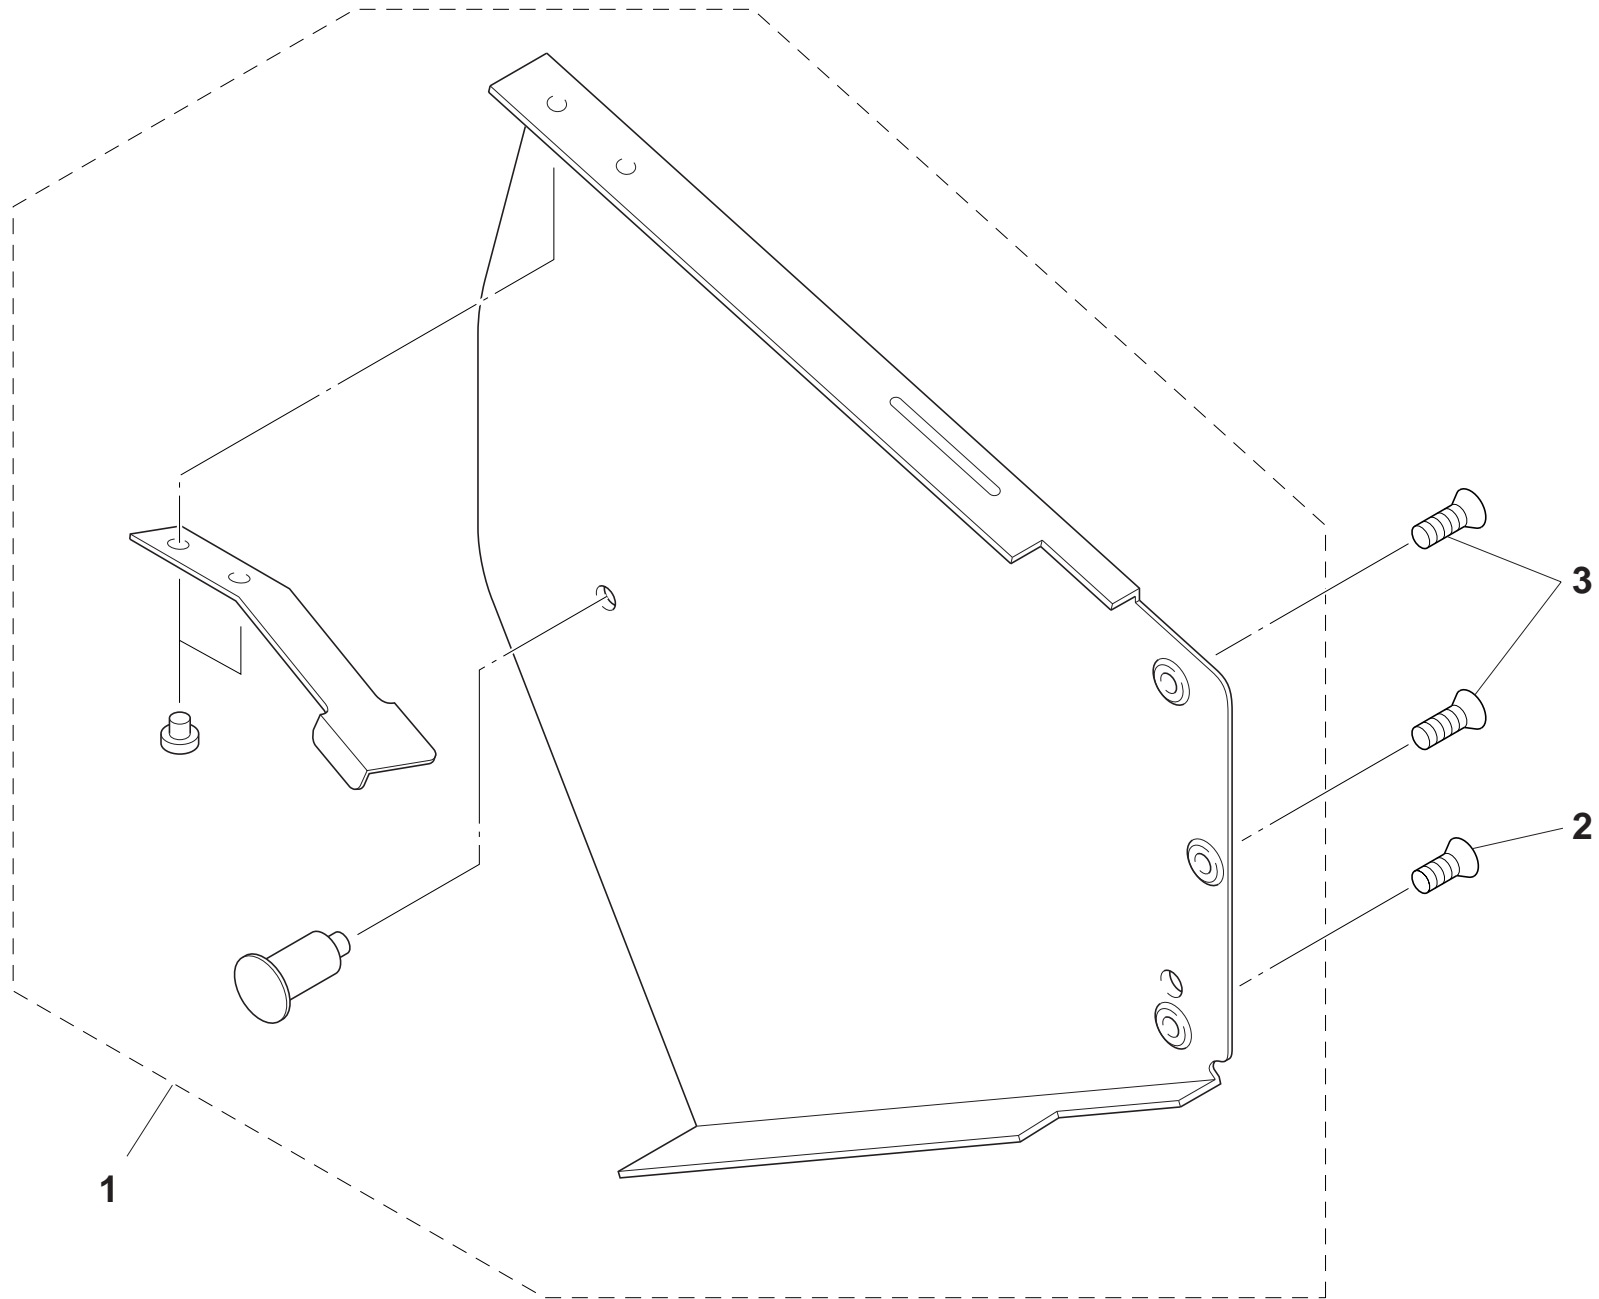

KW1-0206

No.	Part No.	Part Name	Q'ty	Remarks
1	KW1-M11D1-00X	REEL HOLDER ASSY	1	
2	KW1-M111S-00X	SCREW,FLAT HEAD +	1	
3	K87-M111S-00X	SCREW,FLAT HEAD +	2	
4				
5				
6				
7				
8				
9				
10				
11				
12				
13				
14				
15				
16				
17				
18				
19				
20				
21				
22				
23				
24				
25				
26				
27				
28				
29				
30				
31				
32				
33				
34				
35				
36				
37				
38				

No.	Part No.	Part Name	Q'ty	Remarks
39				
40				
41				
42				
43				
44				
45				
46				
47				
48				
49				
50				
51				
52				
53				
54				
55				
56				
57				
58				
59				
60				
61				
62				
63				
64				
65				
66				
67				
68				
69				
70				
71				
72				
73				
74				
75				
76