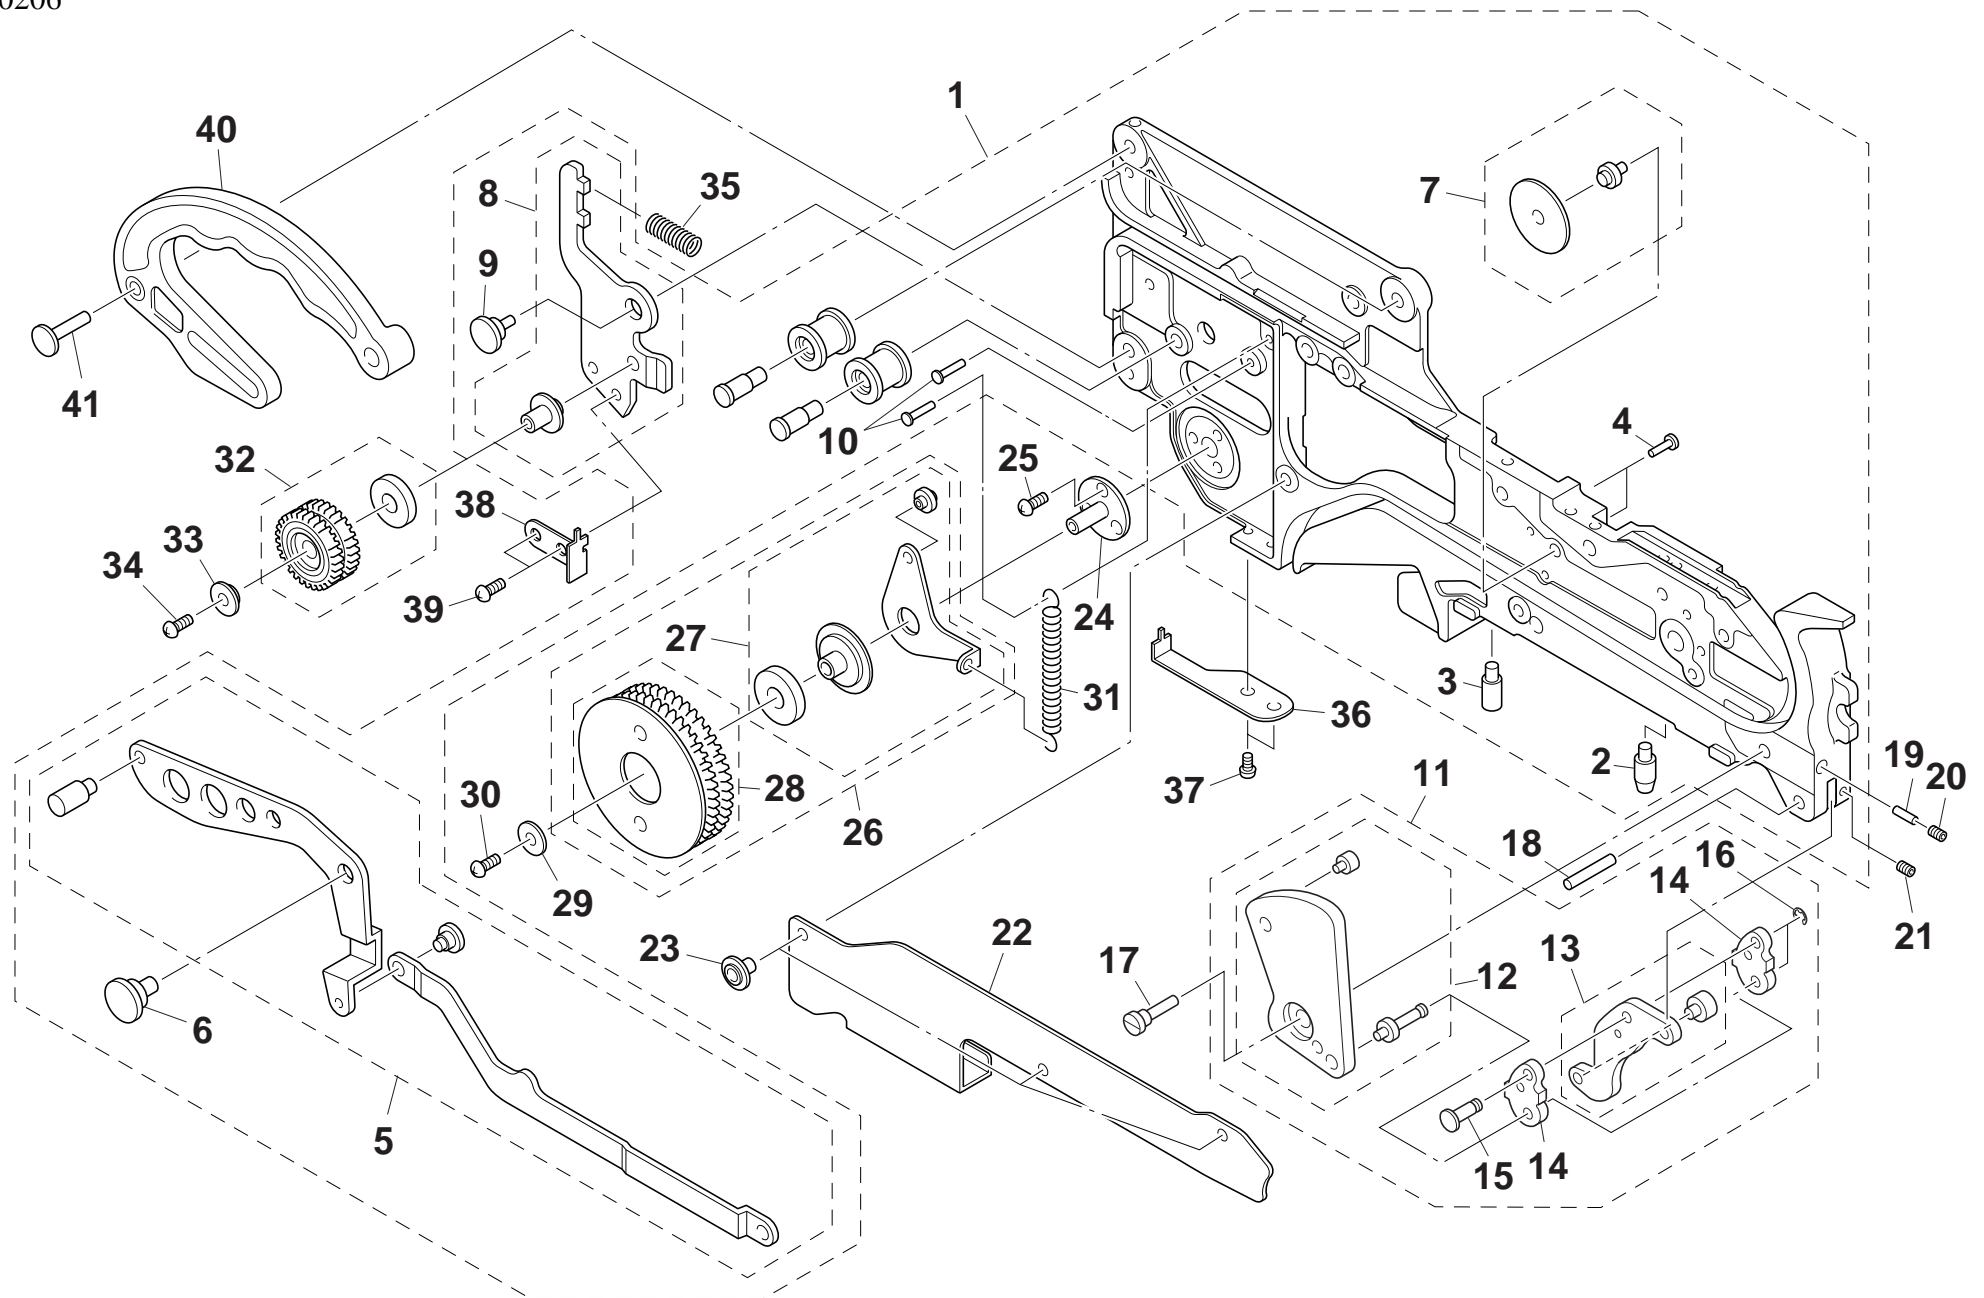

KW1-0206

No.	Part No.	Part Name	Q'ty	Remarks
1	KW1-M1110-010X	BODY ASSY	1	H6601
2	KW1-M1112-00X	KNOCK PIN	1	FRONT
3	KW1-M1113-00X	KNOCK PIN	1	REAR
4	K87-M1115-00X	CIRCULAR RIVET	2	
5	KW1-M1150-00X	HANDLE LEVER ASSY	1	
6	KW1-M116F-00X	LEVER AXIS PIN	1	
7	KW1-M115D-00X	GUIDE PIN ASSY	1	
8	KW1-M116D-00X	TENSION LEVER ASSY	1	
9	KW1-M116F-00X	LEVER AXIS PIN	1	
10	K87-M1115-00X	CIRCULAR RIVET	2	
11	KW1-M1131-00X	CLAMP LEVER UNIT	1	
12	KW1-M1132-00X	CLAMP LEVER ASSY	1	
13	K87-M113A-00X	CLANK ARM ASSY	1	
14	K87-M113D-00X	ARM	2	
15	K87-M113E-00X	HINGE PIN 2	1	
16	K87-M11D7-00X	CIRCLIP E	2	
17	K87-M113L-10X	CLAMP LEVER AXIS	1	
18	K87-M113M-00X	AXIS PIN	1	
19	K87-M113H-00X	PUSH PIN	1	
20	K87-M111V-00X	SCREW,SET	1	
21	K87-M111R-00X	SCREW,SET	1	
22	KW1-M114L-00X	COVER	1	
23	KW1-M111T-00X	SCREW,THIN HEAD	3	
24	KW1-M116J-00X	METAL SHAFT	1	
25	K87-M11BA-00X	SCREW,FLAT HEAD +	3	
26	KW1-M1191-00X	DRIVE ROLLER UNIT	1	
27	KW1-M1192-00X	INDENTATION LVR ASSY	1	
28	KW1-M119F-00X	DRIVE ROLLER ASSY	1	
29	K87-M117B-00X	PLANE WASHER	1	
30	K87-M11BB-00X	SCREW,FLAT HEAD + IB	1	
31	KW1-M119K-00X	SPRING	1	
32	KW1-M119L-00X	IDLE ROLLER ASSY	1	
33	KW1-M119R-00X	COLLAR	1	
34	K87-M21BB-00X	SCREW,TRUSS HEAD	1	
35	KW1-M119P-00X	SPRING	1	
36	KW1-M11A1-00X	LOWER GUIDE PLATE R	1	
37	K87-M53BS-00X	SCREW,PAN HEAD +	2	
38	KW1-M11A3-00X	LOWER GUIDE PLATE L	1	

No.	Part No.	Part Name	Q'ty	Remarks
39	K87-M111N-00X	SCREW,PAN HEAD +	2	
40	KW1-M145L-10X	HOLD ARM	1	BLUE H7045
41	KW1-M115M-00X	ARM AXIS	1	
42				
43				
44				
45				
46				
47				
48				
49				
50				
51				
52				
53				
54				
55				
56				
57				
58				
59				
60				
61				
62				
63				
64				
65				
66				
67				
68				
69				
70				
71				
72				
73				
74				
75				
76