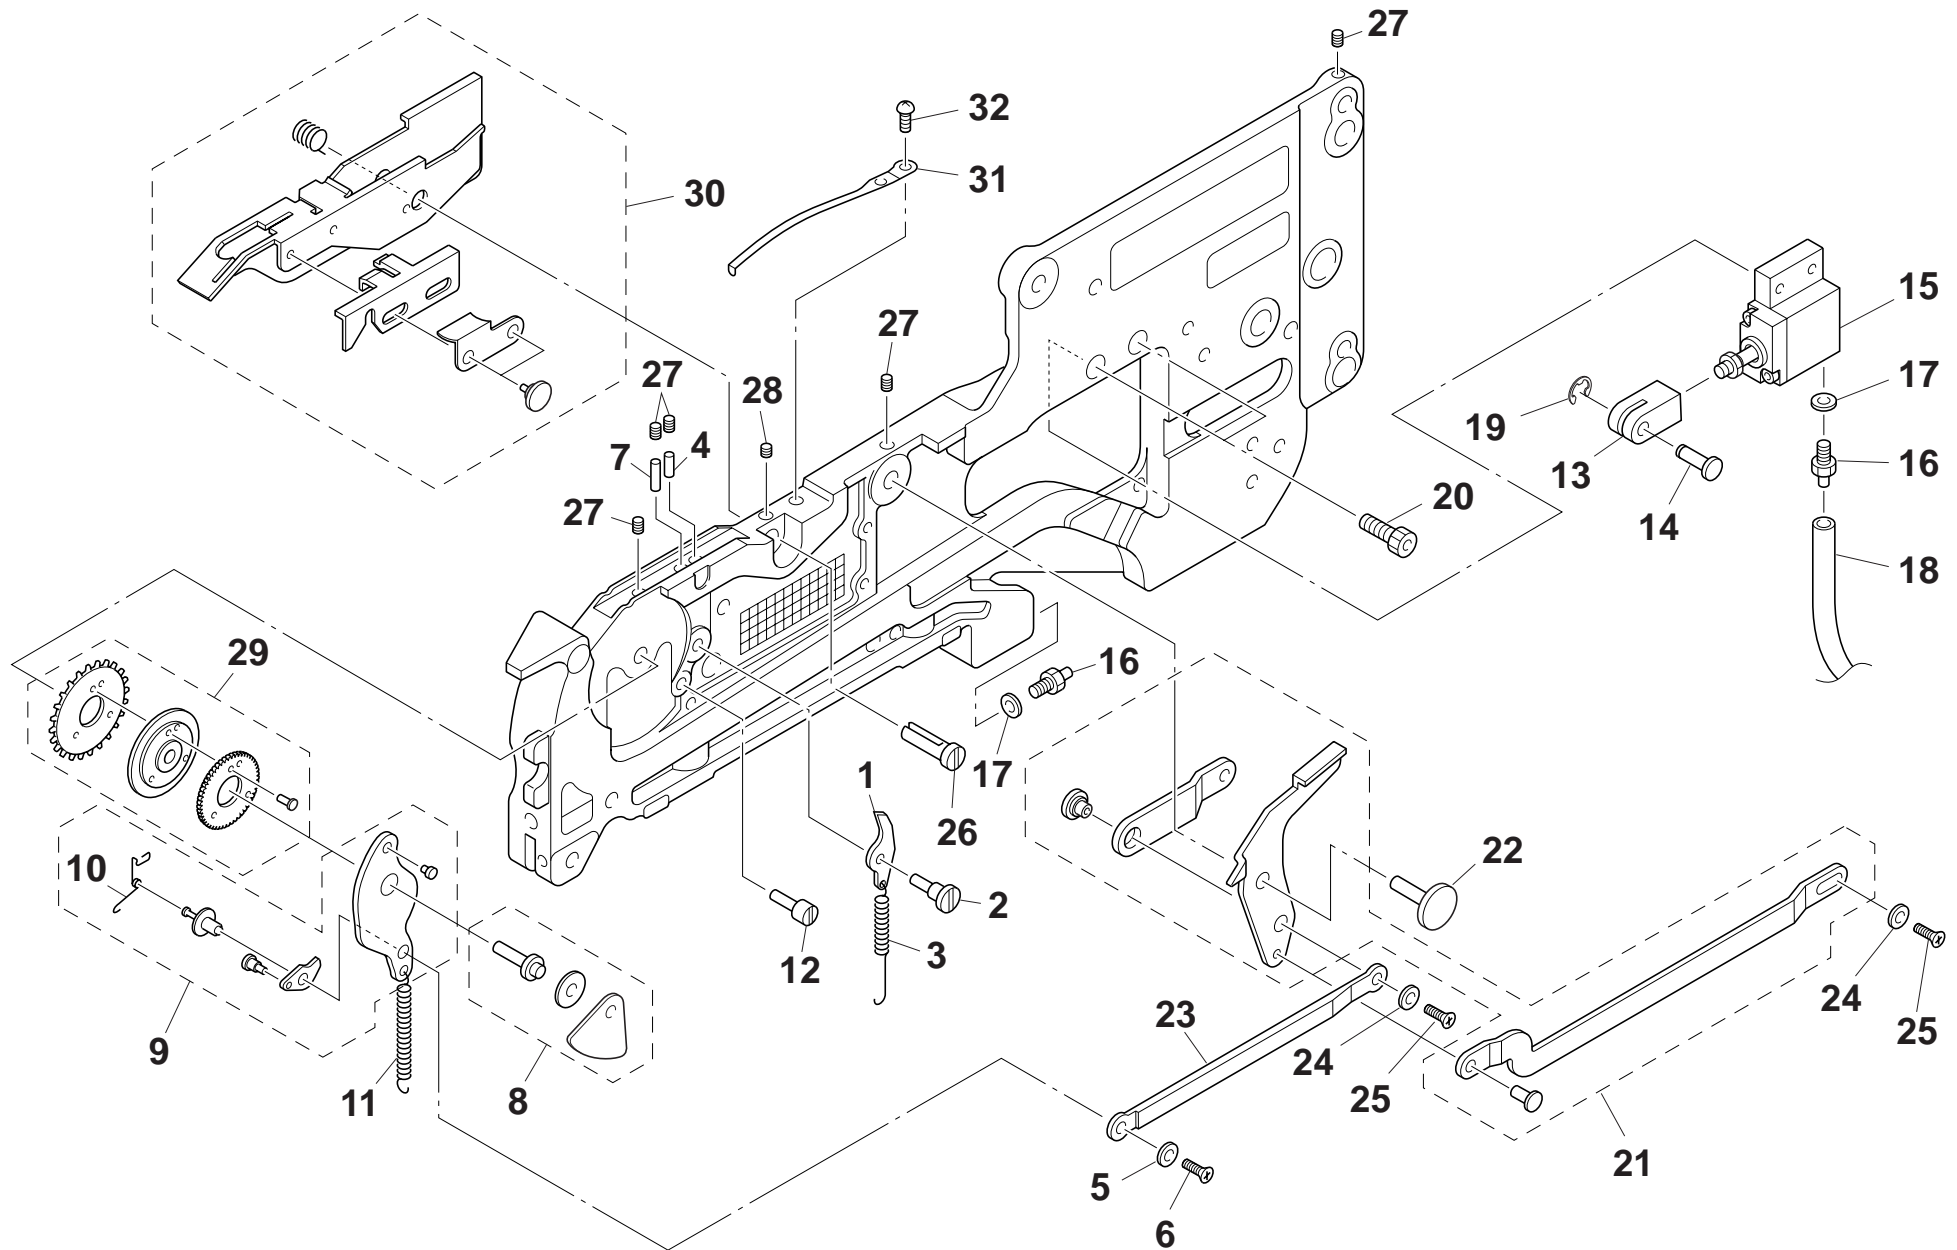

KW1-0206

No.	Part No.	Part Name	Q'ty	Remarks
1	K87-M111H-20X	BACK STOPPER	1	
2	K87-M111B-00X	BACK STOPPER AXIS	1	
3	KW1-M111A-00X	SPRING	1	
4	K87-M111G-10X	PUSH PIN	1	
5	K87-M111C-00X	PLANE WASHER	1	
6	K87-M111P-00X	SCREW,FLAT HEAD +	1	
7	K87-M111D-00X	PUSH PIN	1	
8	K87-M112L-10X	SPROCKET AXIS ASSY	1	
9	KW1-M112A-00X	RACKING LEVER ASSY	1	
10	K87-M112D-10X	COIL SPRING	1	
11	KW1-M111E-00X	SPRING	1	
12	K87-M111F-10X	STOPPER PIN	1	
13	K87-M1181-00X	ROD CONNECT	1	
14	K87-M1184-00X	CONNECT PIN	1	
15	KW1-M1185-00X	MULTI CYLINDER	1	
16	KW1-M111L-00X	BARB CONNECTOR	2	
17	K87-M111M-00X	GASKET	2	
18	KW1-M11B1-00X	AIR HOSE	1	L70
19	K87-M11B9-00X	CIRCLIP E	1	
20	KW1-M11B6-00X	BOLT,HEX SOCKET HEAD	2	
21	KW1-M114A-00X	HAND LEVER ASSY	1	
22	KW1-M116K-00X	LEVER AXIS	1	
23	KW1-M1177-00X	MAIN ARM	1	
24	K87-M111C-00X	PLANE WASHER	2	
25	K87-M11BF-00X	SCREW,FLAT HEAD +IB	2	
26	KW1-M114N-00X	GUIDE AXIS	1	
27	K87-M111R-00X	SCREW,SET	5	
28	K87-M111X-00X	SCREW,SET	1	
29	KW1-M1320-00X	SPROCKET ASSY	1	
30	KW1-M1340-00X	TAPE GUIDE ASSY	1	
31	KW1-M134T-00X	LEAF SPRING	1	
32	K87-M53BS-00X	SCREW,PAN HEAD +	1	
33				
34				
35				
36				
37				
38				