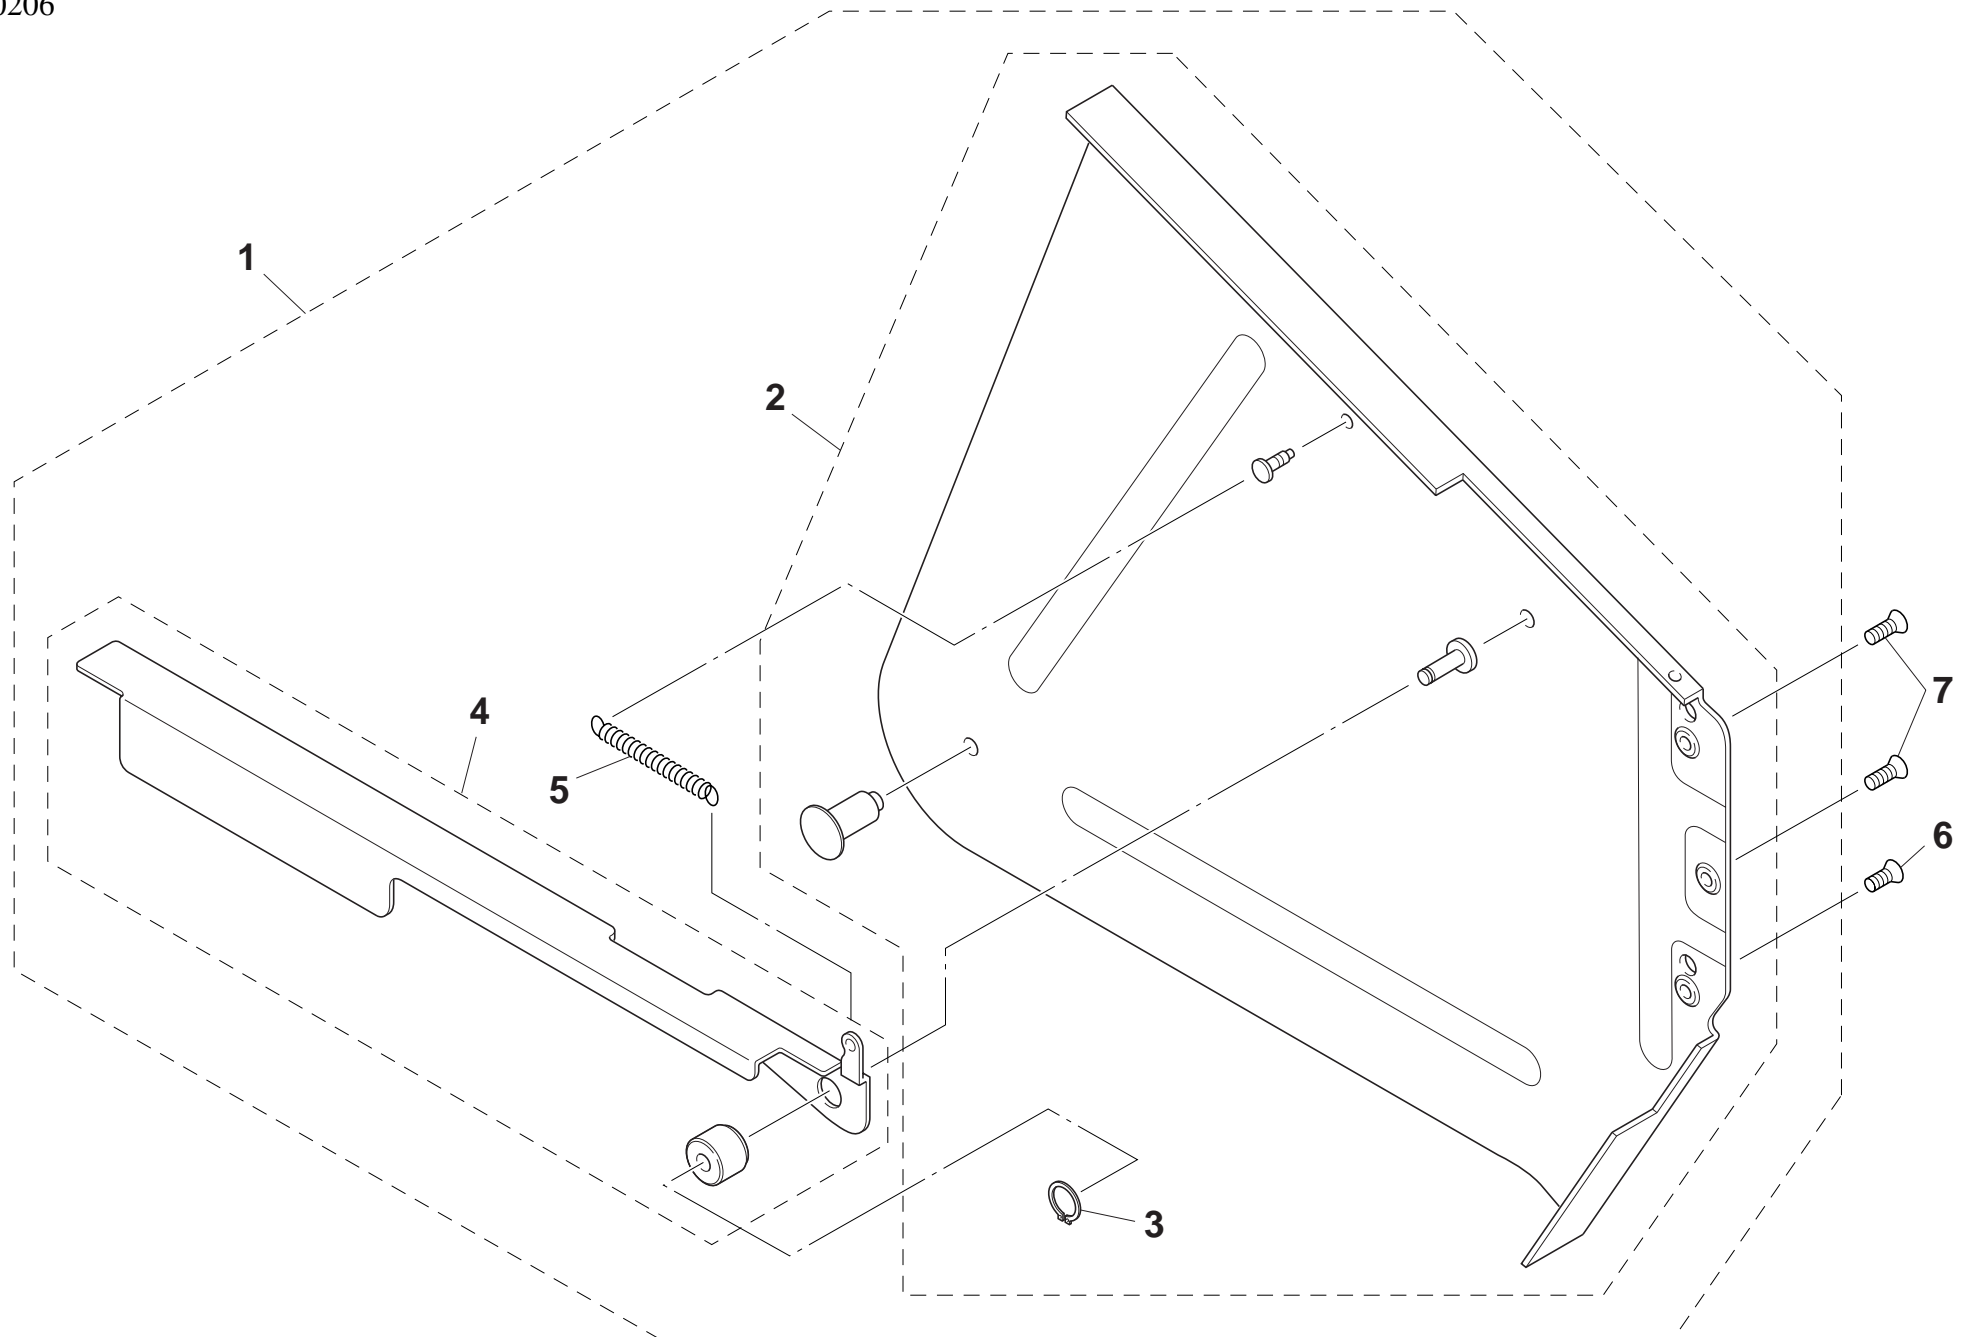

KW1-0206

No.	Part No.	Part Name	Q'ty	Remarks
1	KW1-M12D0-00X	REEL HOLDER ASSY	1	
2	KW1-M12D1-00X	REEL PLATE ASSY	1	
3	K87-M11D7-20X	CIRCLIP C	1	
4	KW1-M12DA-00X	TENSION LEVER ASSY	1	
5	KW1-M12DL-00X	SPRING	1	
6	KW1-M111S-00X	SCREW,FLAT HEAD +	1	
7	K87-M111S-00X	SCREW,FLAT HEAD +	2	
8				
9				
10				
11				
12				
13				
14				
15				
16				
17				
18				
19				
20				
21				
22				
23				
24				
25				
26				
27				
28				
29				
30				
31				
32				
33				
34				
35				
36				
37				
38				

No.	Part No.	Part Name	Q'ty	Remarks
39				
40				
41				
42				
43				
44				
45				
46				
47				
48				
49				
50				
51				
52				
53				
54				
55				
56				
57				
58				
59				
60				
61				
62				
63				
64				
65				
66				
67				
68				
69				
70				
71				
72				
73				
74				
75				
76