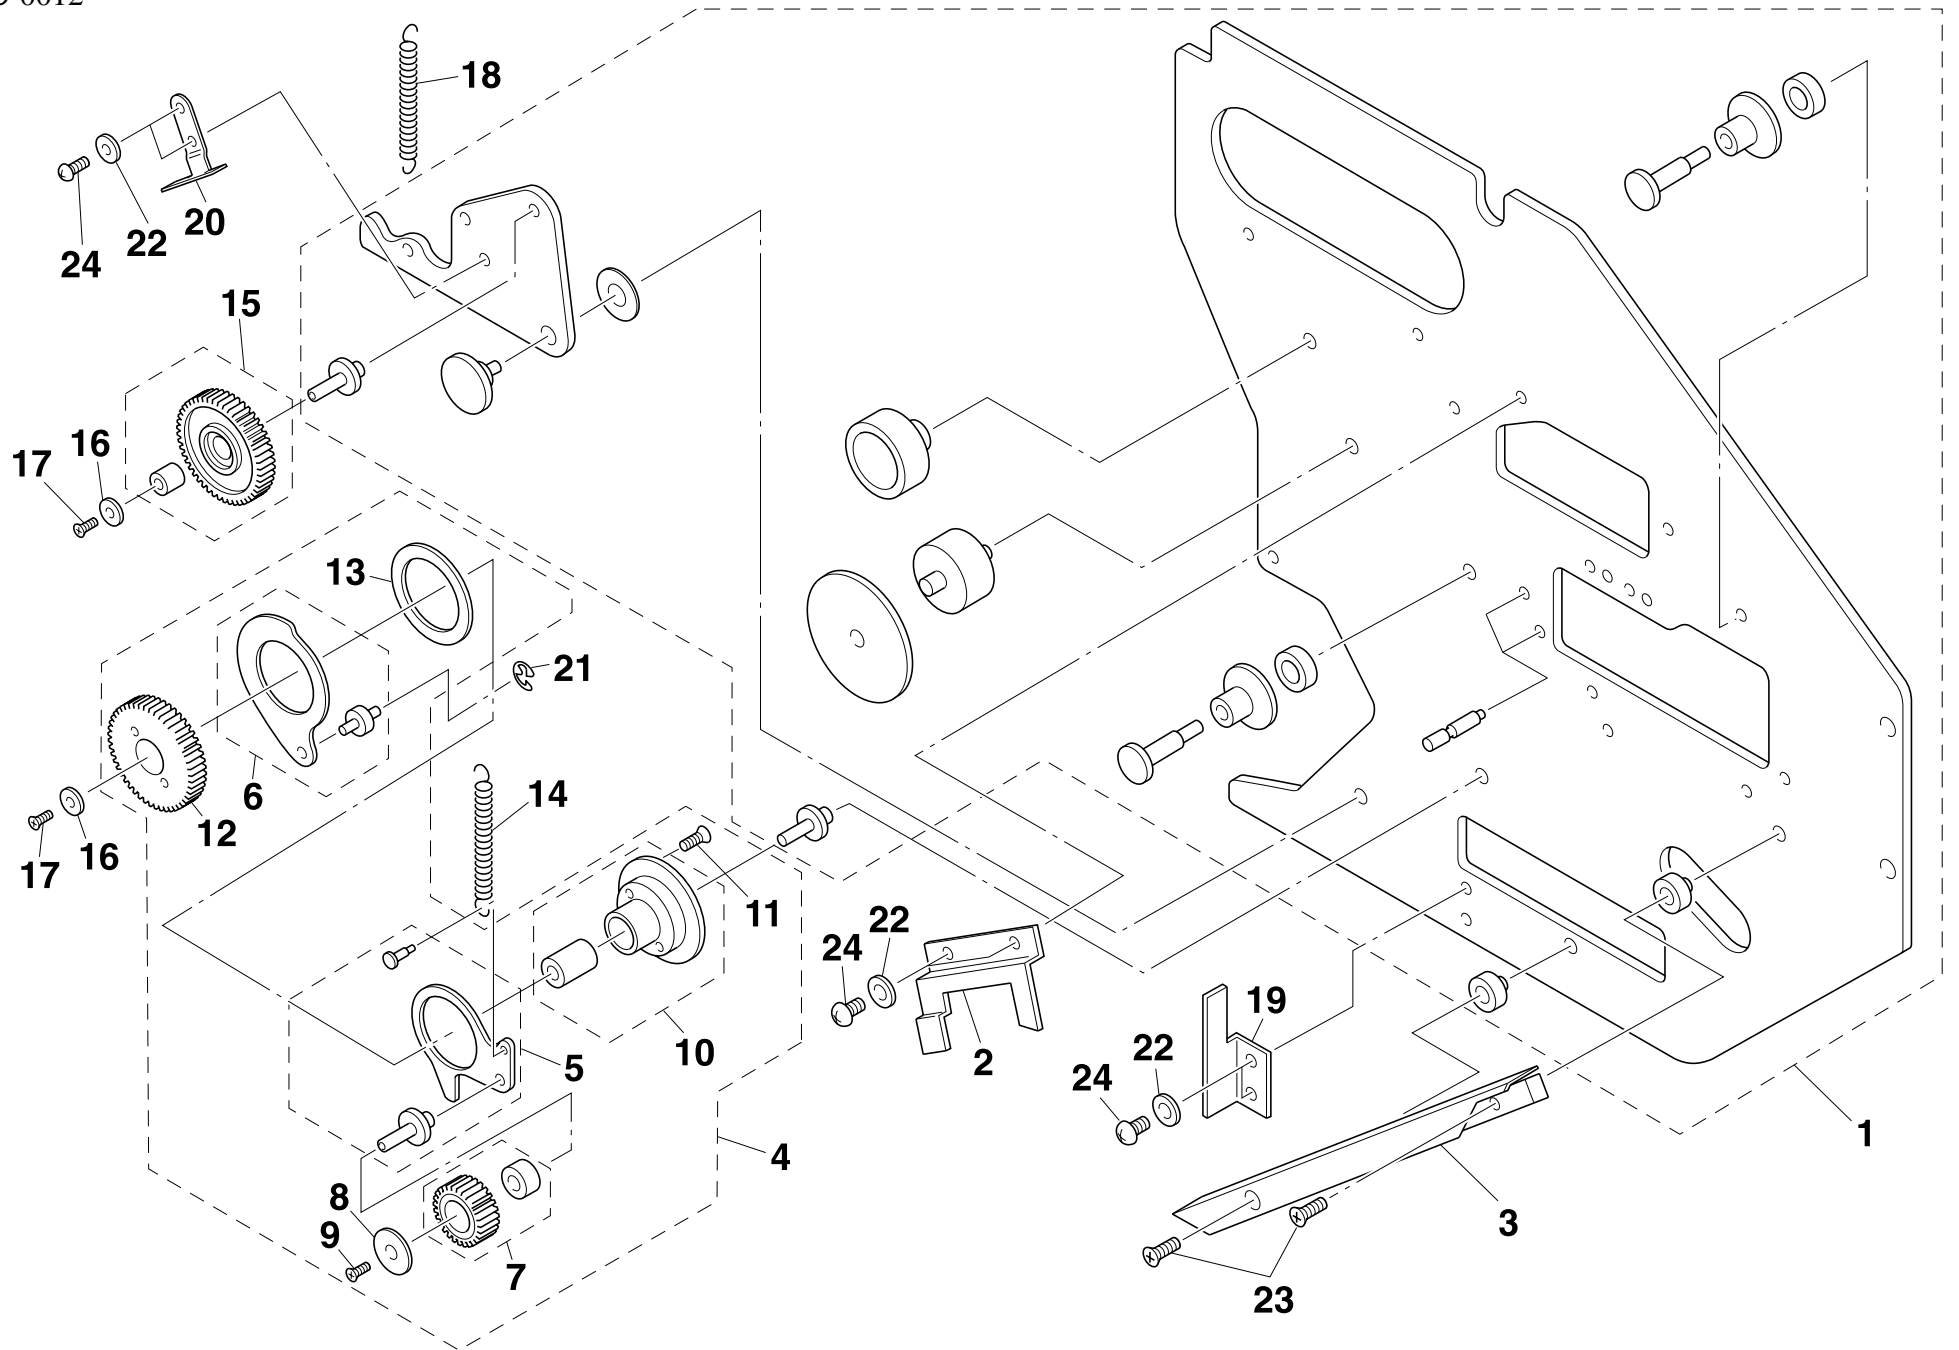

No.	Part No.	Part Name	Q'ty	Remarks	Date	Revised No.
1	K87-M1160-00X	BACK PLATE ASSY	1			
2	K87-M1166-00X	GUIDE PLATE	1			
3	K87-M1169-00X	GUIDE PLATE	1			
4	K87-M1191-00X	DRIVE ROLLER UNIT	1			
5	K87-M1192-00X	INDENTATION LEVER ASSY	1			
6	K87-M1196-00X	SUB LEVER ASSY	1			
7	K87-M1199-00X	DRIVE GEAR ASSY	1			
8	K87-M117B-00X	PLANE WASHER	1			
9	K87-M11BB-00X	SCREW,FLAT HEAD + IB	1			
10	K87-M119C-00X	LEVER METAL ASSY	1			
11	K87-M11BC-00X	SCREW,FLAT HEAD +	2			
12	K87-M119G-00X	DRIVE ROLLER	1			
13	K87-M119J-00X	THRUST WASHER	1			
14	K87-M119K-00X	SPRING	1			
15	K87-M119L-00X	IDLE ROLLER ASSY	1			
16	K87-M117B-00X	PLANE WASHER	2			
17	K87-M11BB-00X	SCREW,FLAT HEAD + IB	2			
18	K87-M119P-00X	SPRING	1			
19	K87-M11A1-00X	LOWER GUIDE PLATE	1			
20	K87-M11A3-00X	LOWER GUIDE PLATE	1			
21	K87-M11B9-00X	CIRCLIP E	1			
22	K87-M11BE-00X	PLANE WASHER	6			
23	K87-M11BF-00X	SCREW,FLAT HEAD +IB	2			
24	K87-M111N-00X	SCREW,PAN HEAD +	6